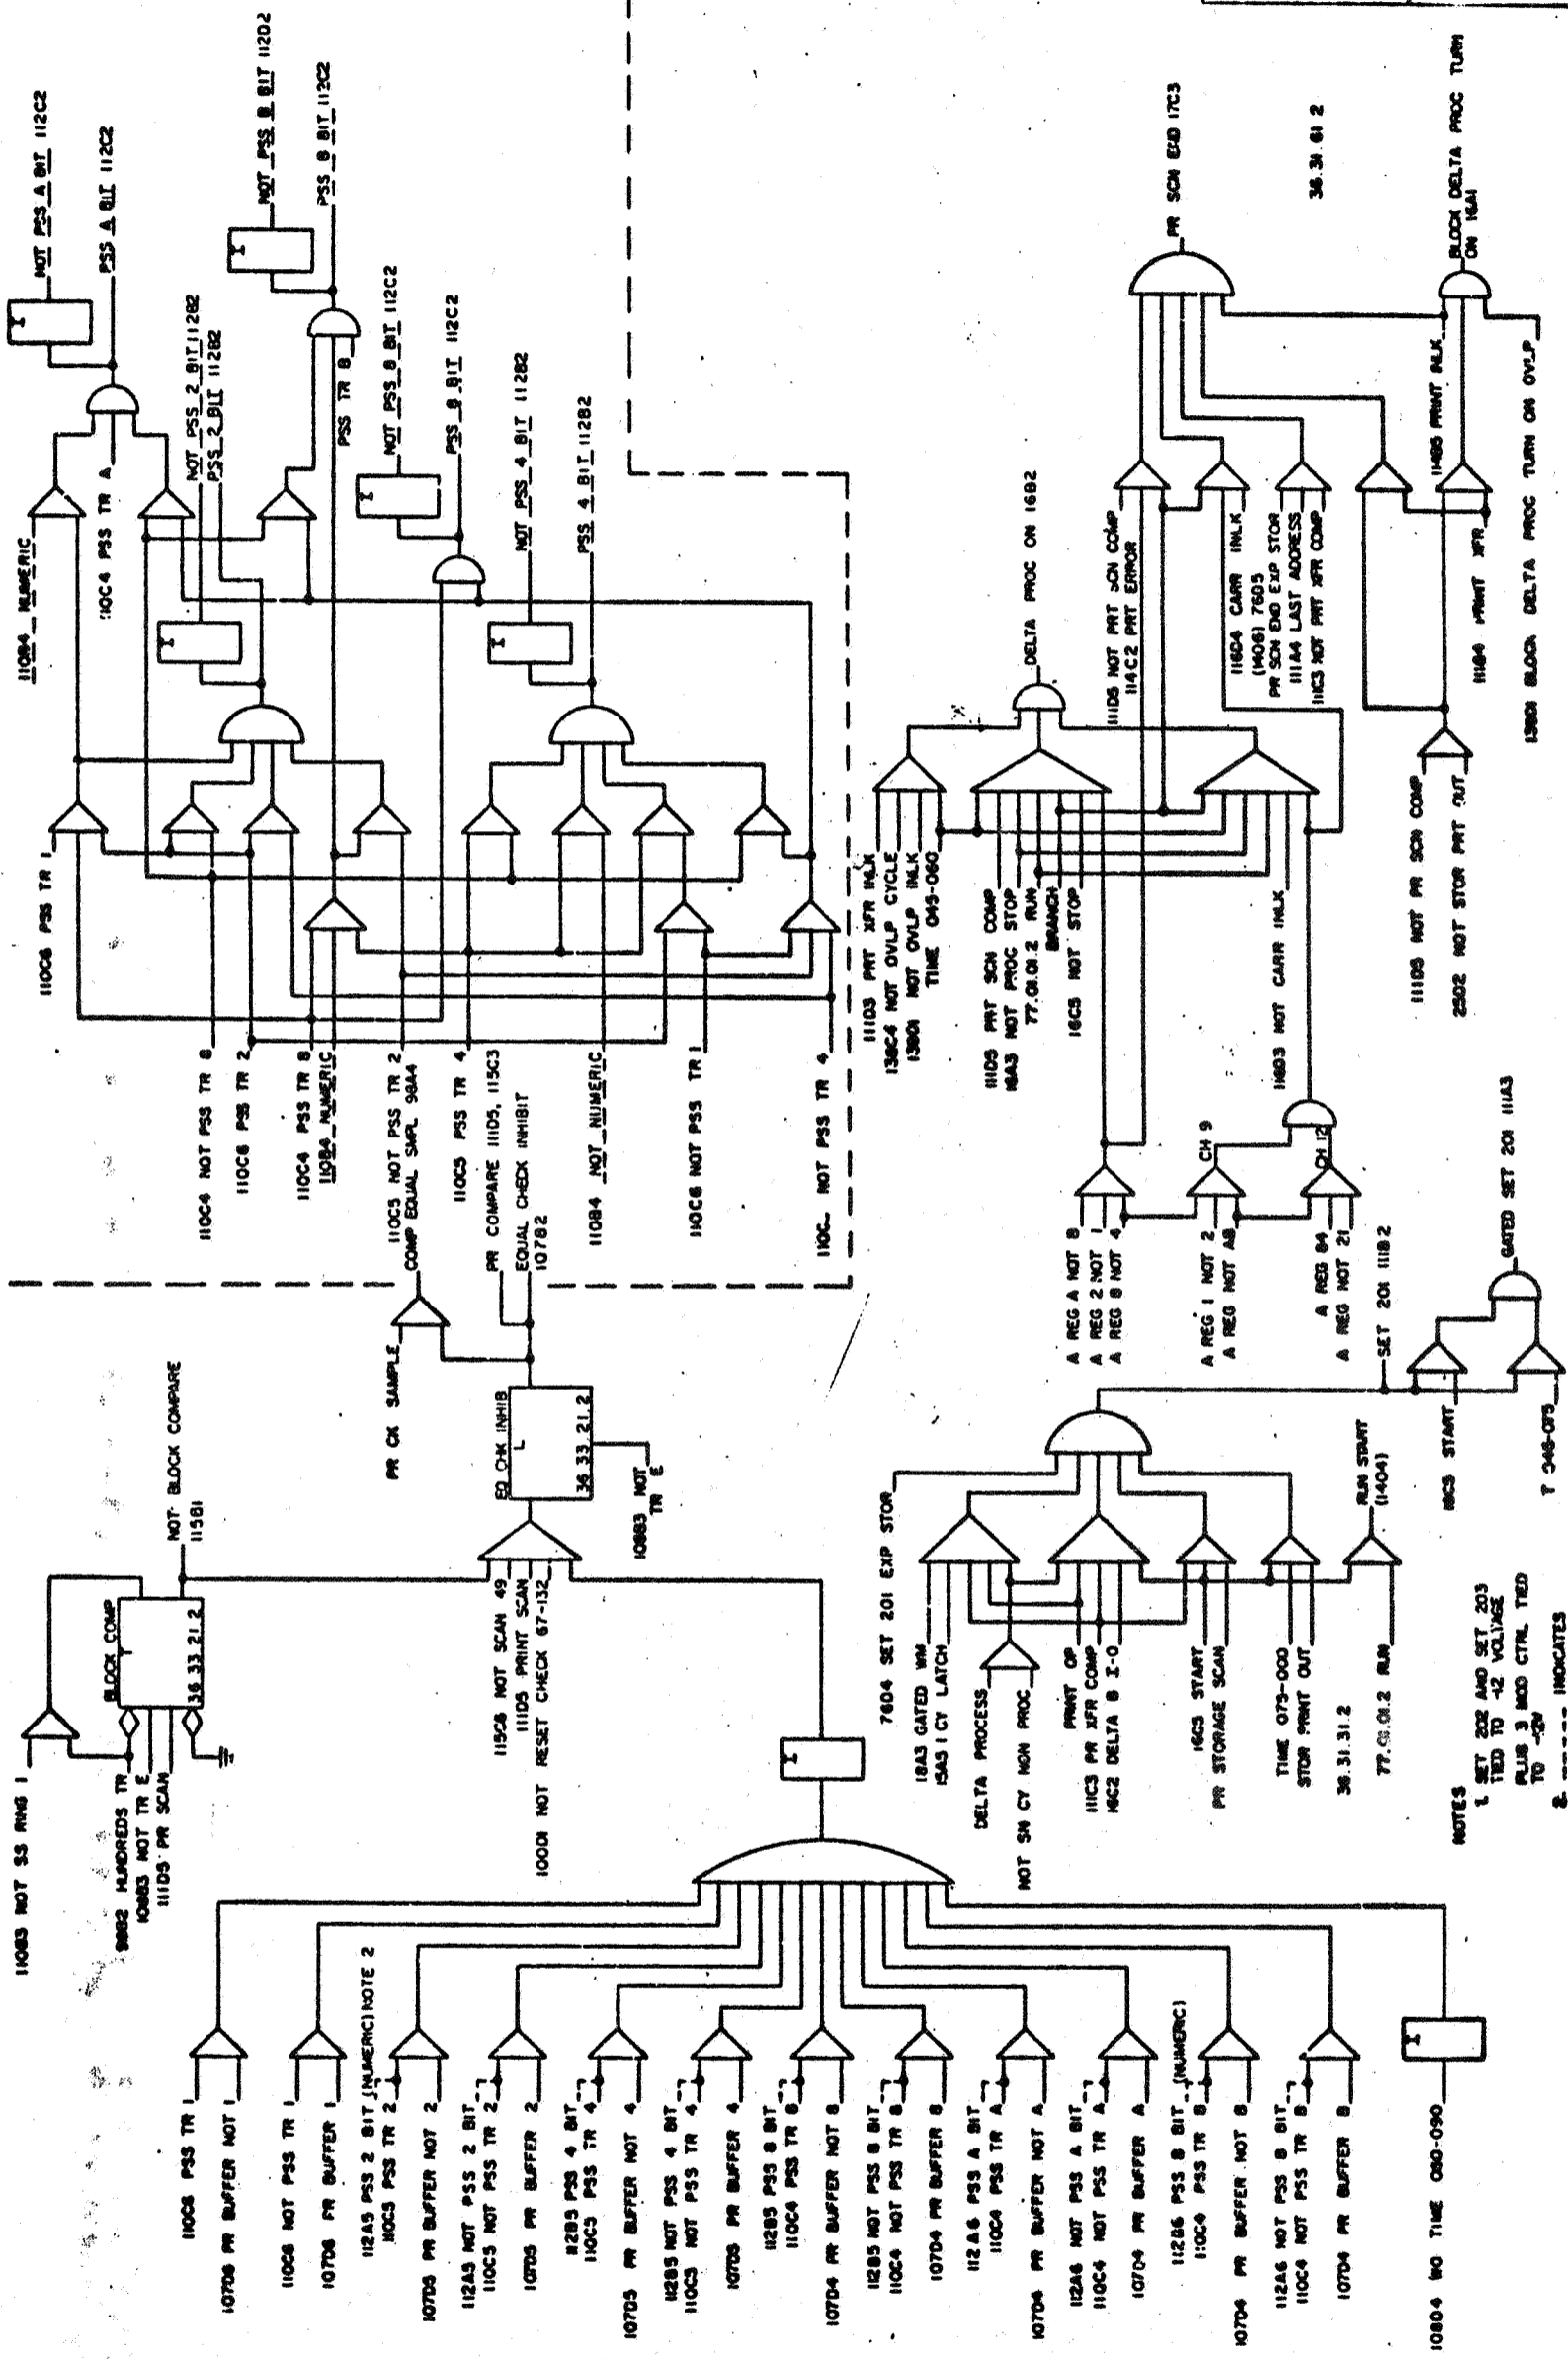

FIG - 112 723894

NUMERIC PSS COUNTER DECODE
36-34-91.2 AND 36-34-61.2

NOTES
1. SET 202 AND SET 203 TIED TO -12 VOLTAGE PLUS 3 MOD CTRL TIED TO -20V
2. --- INDICATES NUMERIC PRINTER

DATE	CHANGE NO.	DATE	CHANGE NO.	INTERNATIONAL BUSINESS MACHINES CORP
4-11-62	113830D	31.7.62	TA 1370K	NAME PRINT BUFFER CONTROLS 2
6-26-62	1141AAB	4.6.63	TA 1862	DESIGN <i>EDB</i> 3/11/63 TYPE
3-23-63	1141AAC			DETAIL <i>EDB</i> 3/11/63 SCALE NONE
				CHECK <i>EDB</i> 3/11/63 DRAW VE 12-21-62
				APPROV <i>EDB</i> 3/11/63 CHECK

723894 1862