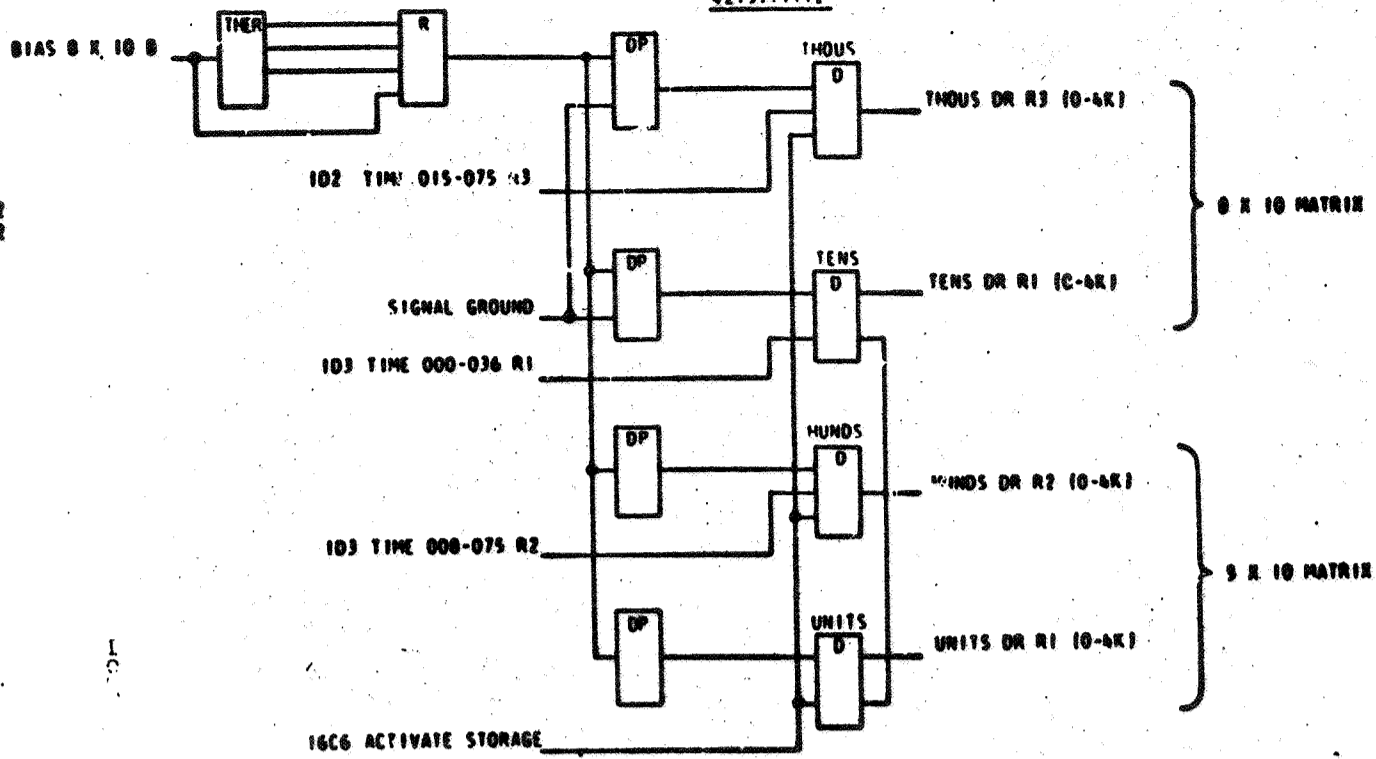

4K CURRENT DRIVERS AND CURRENT SOURCES

62.57.11.2

OK - 62.69.11.2
1OK - 62.79.11.2