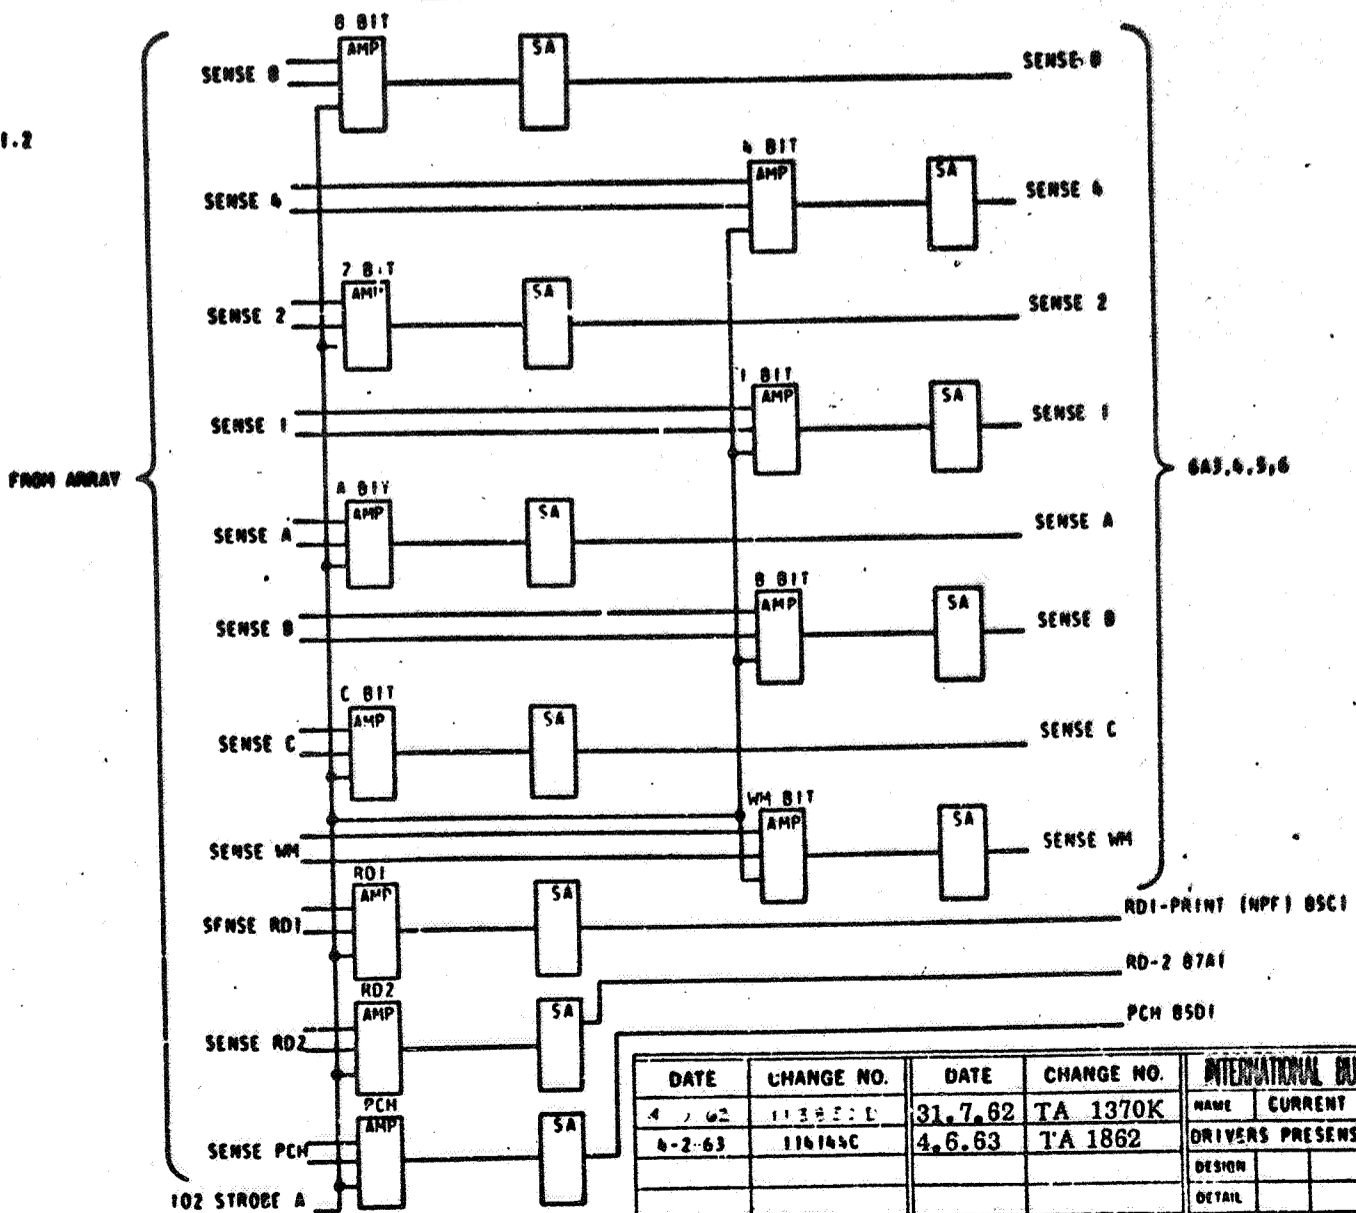

OK AND 12K - 62.69.11.2
 1OK - 62.79.11.2

DATE	CHANGE NO.	DATE	CHANGE NO.	INTERNATIONAL BUSINESS MACHINES CORP			
4-2-62	113333E	31.7.62	TA 1370K	NAME	CURRENT SWITCHES, INHIBIT		
4-2-63	110149C	4.6.63	TA 1862	DRIVERS PRESENSE AND SENSE AMPS			
				DESIGN		TYPE	
				DETAIL		SCALE	NONE
				CHECK		DRAW	VE 12-12-61
				APPRO		CHECK	28 12-13-61

723918