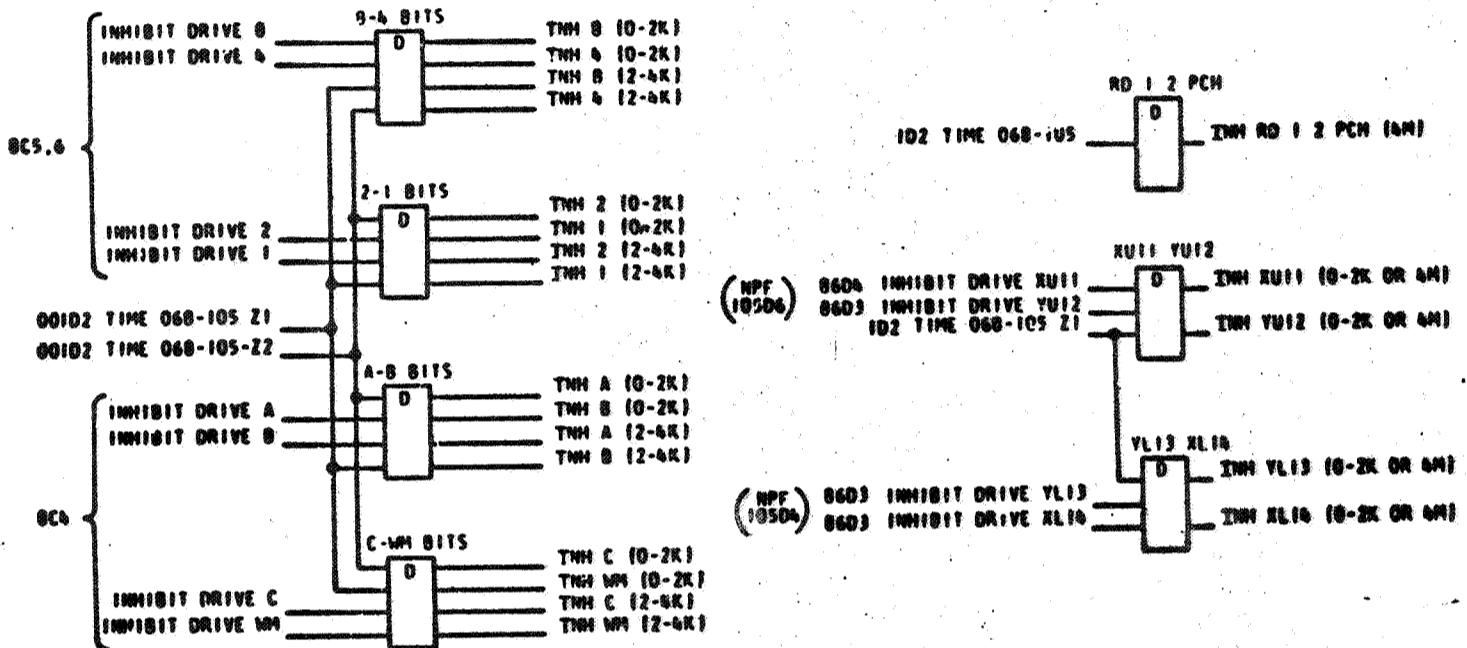

4K - INHIBIT DRIVERS

62.58.11.2

OK - 62.60.11.2
1OK - 62.70.11.2