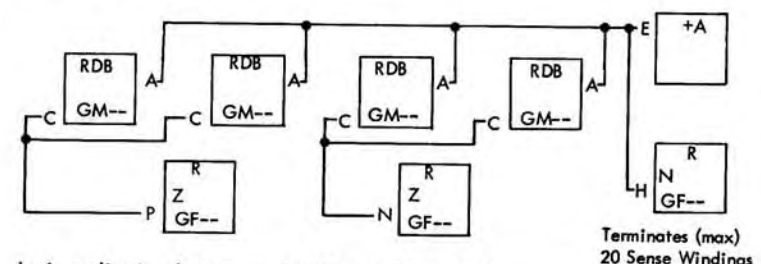

Card Code	Part No.
GM--	371532

Logic application showing associated bias and load card connections to sense windings for card scanning buffer operation.