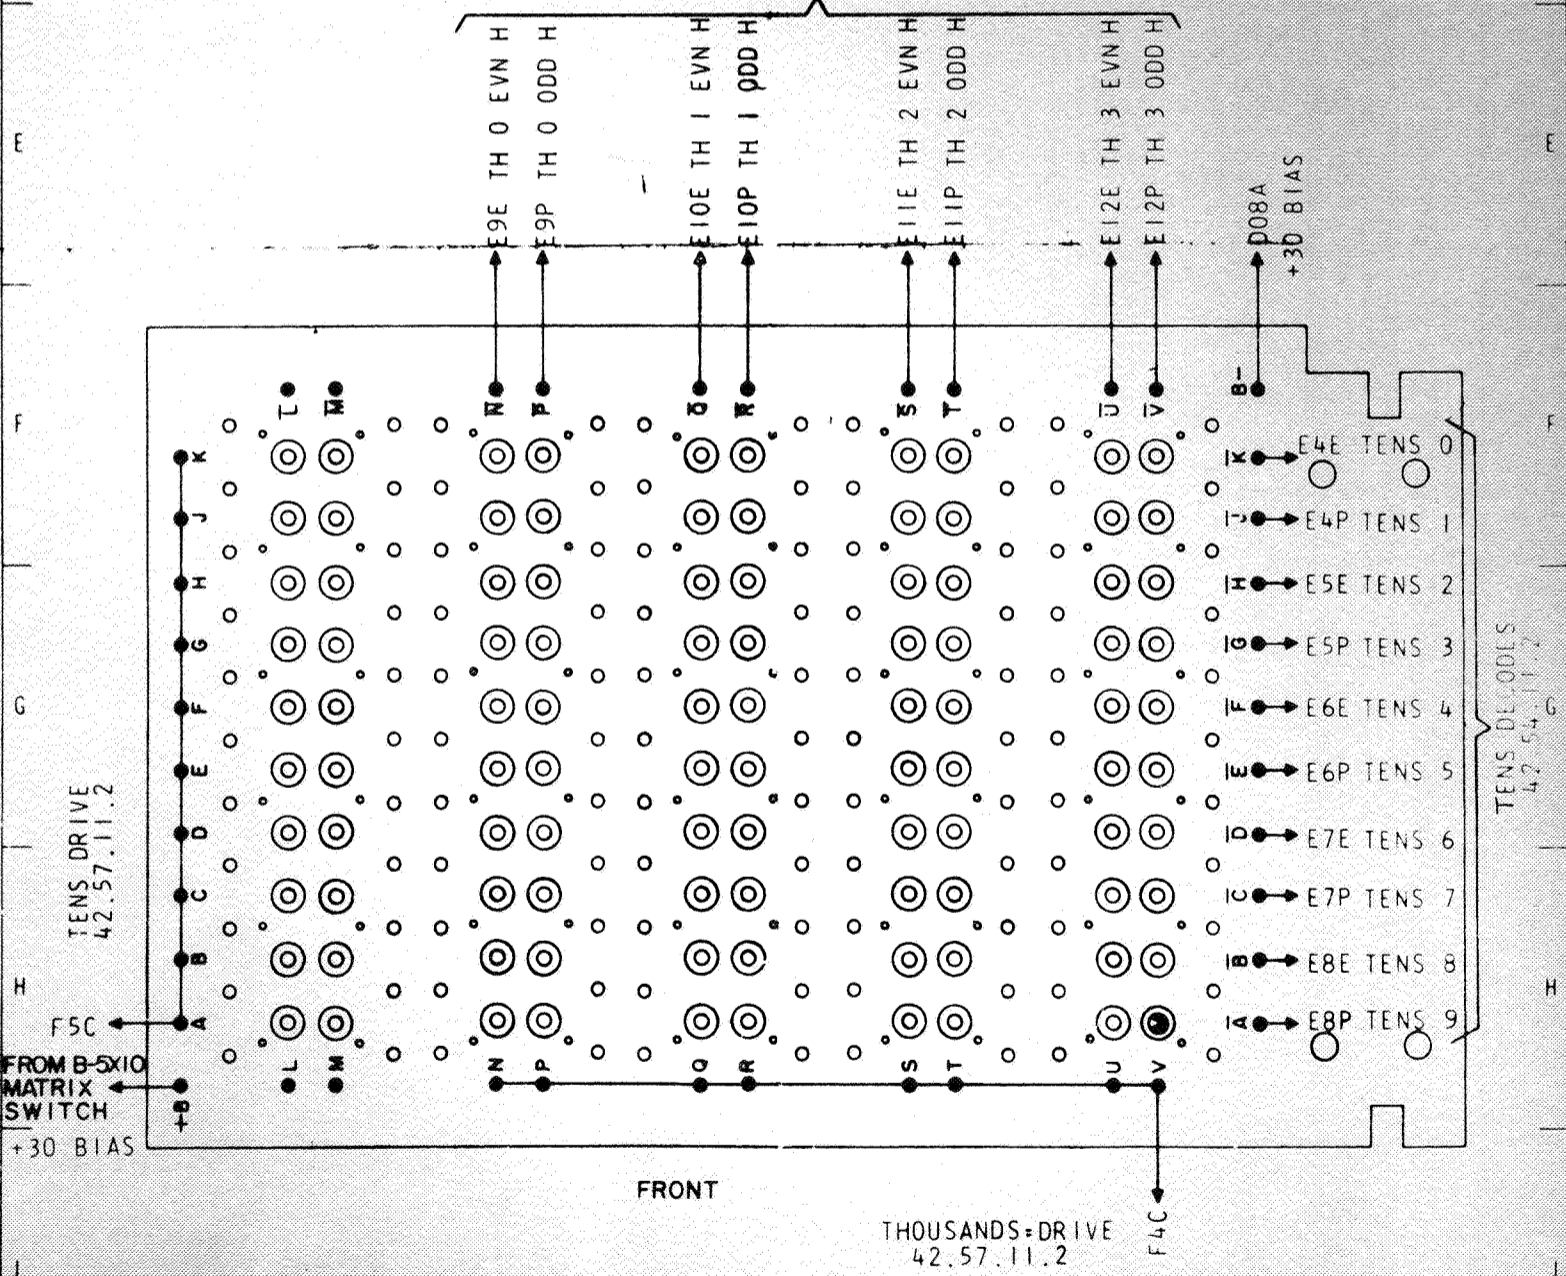

722656
REFERENCE DRAWING

8 X 10 MATRIX SWITCH

01A1

42.40 31.2

TAG DATE
B 12.6.61
TA 37663A
C 5.2.62
TA 1129

ALL WIRES GO TO SIDE D OF FRAMES 1 AND 16
O (EH) I=ZERO THOUSAND-EVEN HUNDREDS-I TERMINAL
I (OH) I=ONE THOUSAND-ODD HUNDREDS-I TERMINAL
BA INDICATES WIRING FOR 1,4 AND 2K GATES
4M INDICATES WIRING FOR 4K GATES

FRAME 1 PIN 11

BACK

THOUSANDS' DECODES
42.56.11.2

FRONT

THOUSANDS=DRIVE
42.57.11.2

TENS DECODES
42.54.11.2

DATE	EC NO	DATE	EC NO	DATE	EC NO
A 11-23-60	110404				
B 3-30-61	110432F				
C	112912				

722656