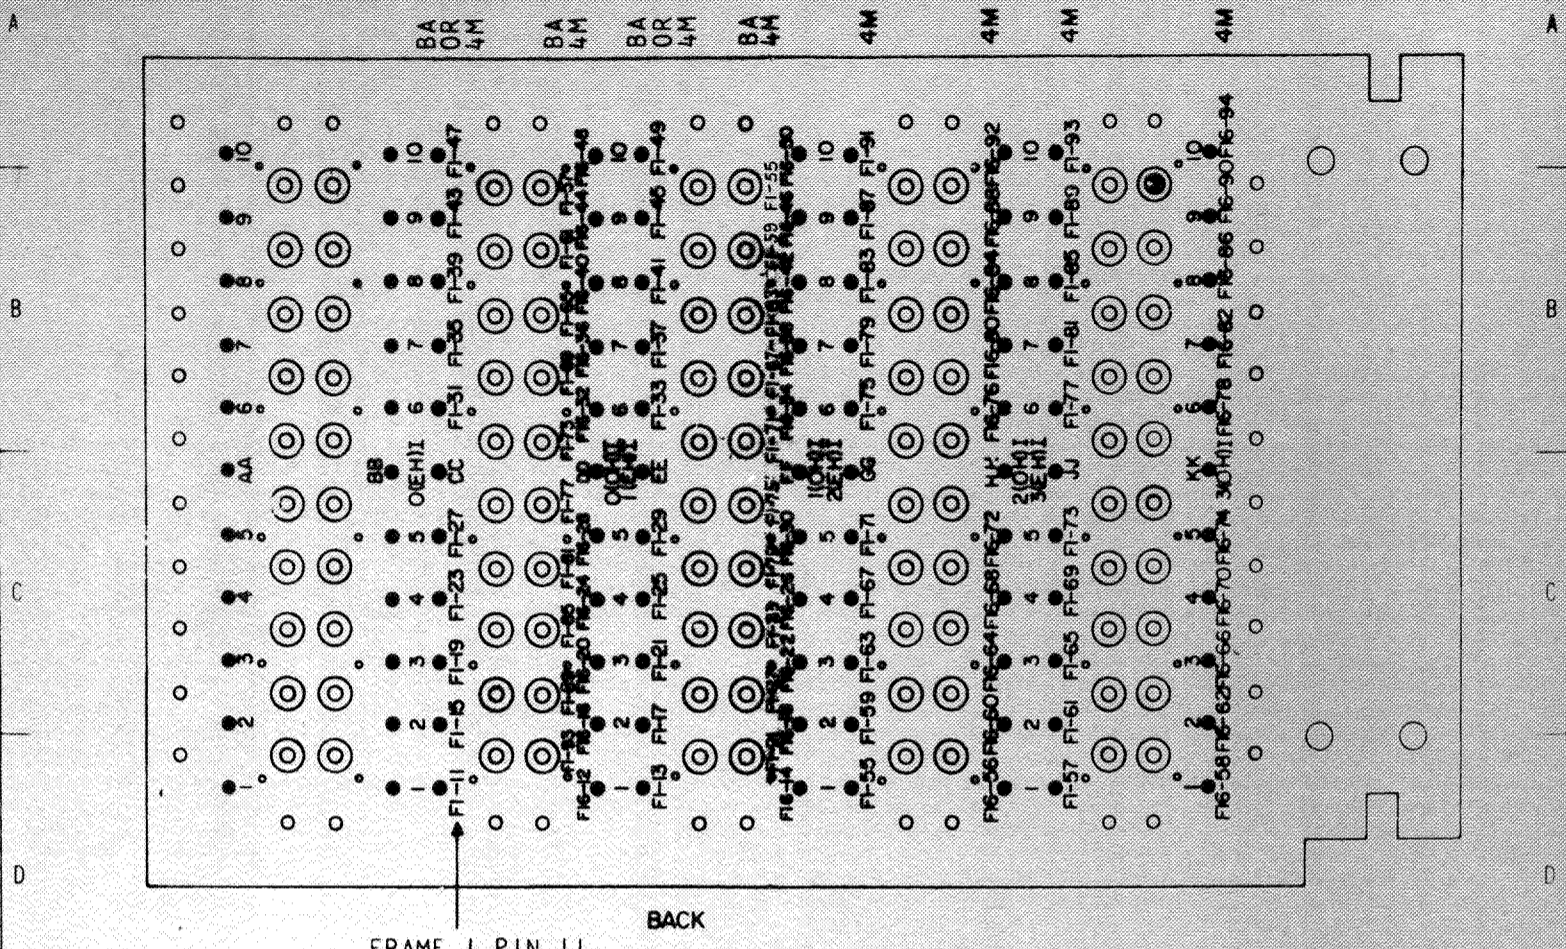

722656
REFERENCE DRAWING

8 X 10 MATRIX SWITCH

01A1

42.40 31.2

TAG DATE
B 12.6.61
TA 37663A
C 5.2.62
TA 1129

ALL WIRES GO TO SIDE D OF FRAMES 1 AND 16
O (EH) I=ZERO THOUSAND-EVEN HUNDREDS-I TERMINAL
I (OH) I=ONE THOUSAND-ODD HUNDREDS-I TERMINAL
BA INDICATES WIRING FOR 1,4 AND 2K GATES
4M INDICATES WIRING FOR 4K GATES

FRAME 1 PIN 11

BACK

THOUSANDS' DECODES
42.56.11.2

FRONT

THOUSANDS=DRIVE
42.57.11.2

TENS DECODES
42.54.11.2

DATE	EC NO	DATE	EC NO	DATE	EC NO
A 11-23-60	110404				
B 3-30-61	110432F				
C	112912				

722656