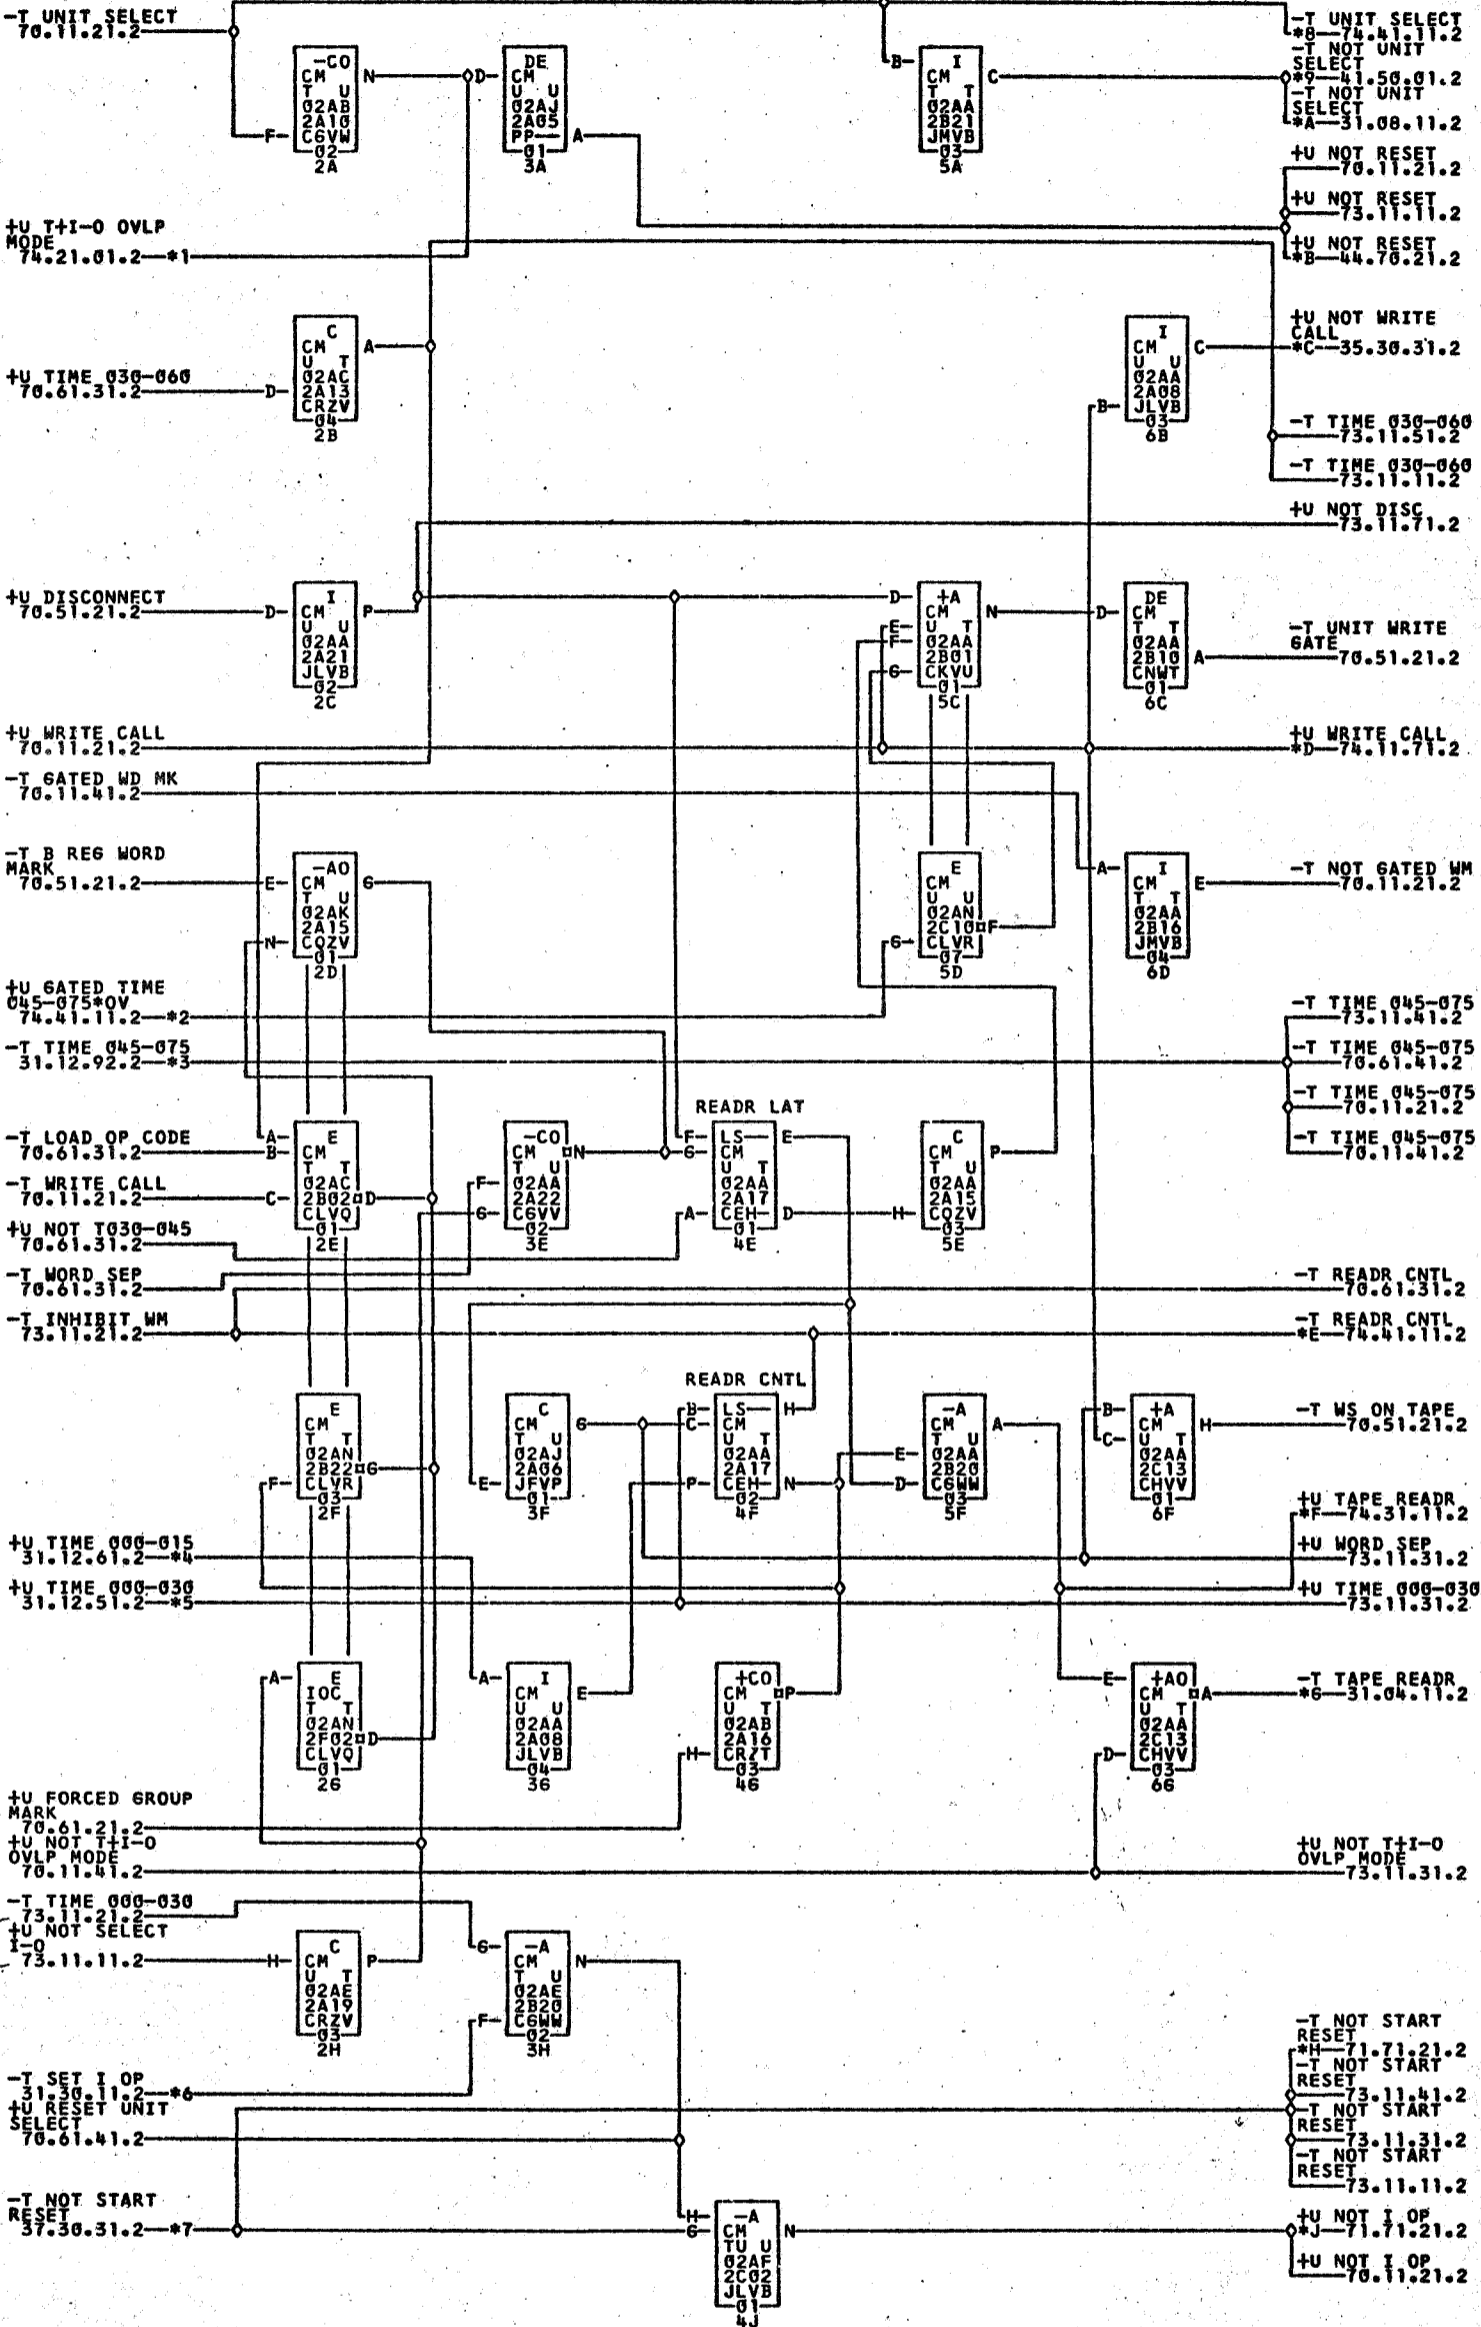

0724249

WRITE GATING

1401 IO

70.51.31.2

TAG DATE

M 7.2.63
 TA 1715A
 N 12.3.63
 TA 1775

- *1-02A2B25J
- *2-02A2B26E
- *3-02A2B24L
- *4-02A2B24F
- *5-02A2B24H
- *6-02A2A24C
- *7-02A2B24J
- *8-02A2B23L
- *9-02A2A23E
- *A-02A2A24K
- *B-02A2A236
- *C-02A2C230
- *D-01B2C01K
- *E-02B6F016
- *F-02AF17B
- *G-01B1C030
- *H-02B1D03H
- *I-02B1D03D
- *J-02A2C26H
- *K-02A2B23M
- *L-01B2C01R
- *M-02A0E05F
- *N-02A1C26K

COMMENTS

TAG	DATE	E	C	NO.	TAG	DATE	E	C	NO.	TAG	DATE	E	C	NO.	TAG	DATE	E	C	NO.
A	06-12-61			110329V	B	07-10-61			110324K	C	08-11-61			110324N	D	09-11-61			110324O
J	04-13-62			1103280	K	08-07-62			1102256	L	08-21-62			1102259	M	08-23-62			1102260
N	12-18-62			110749B															

724249