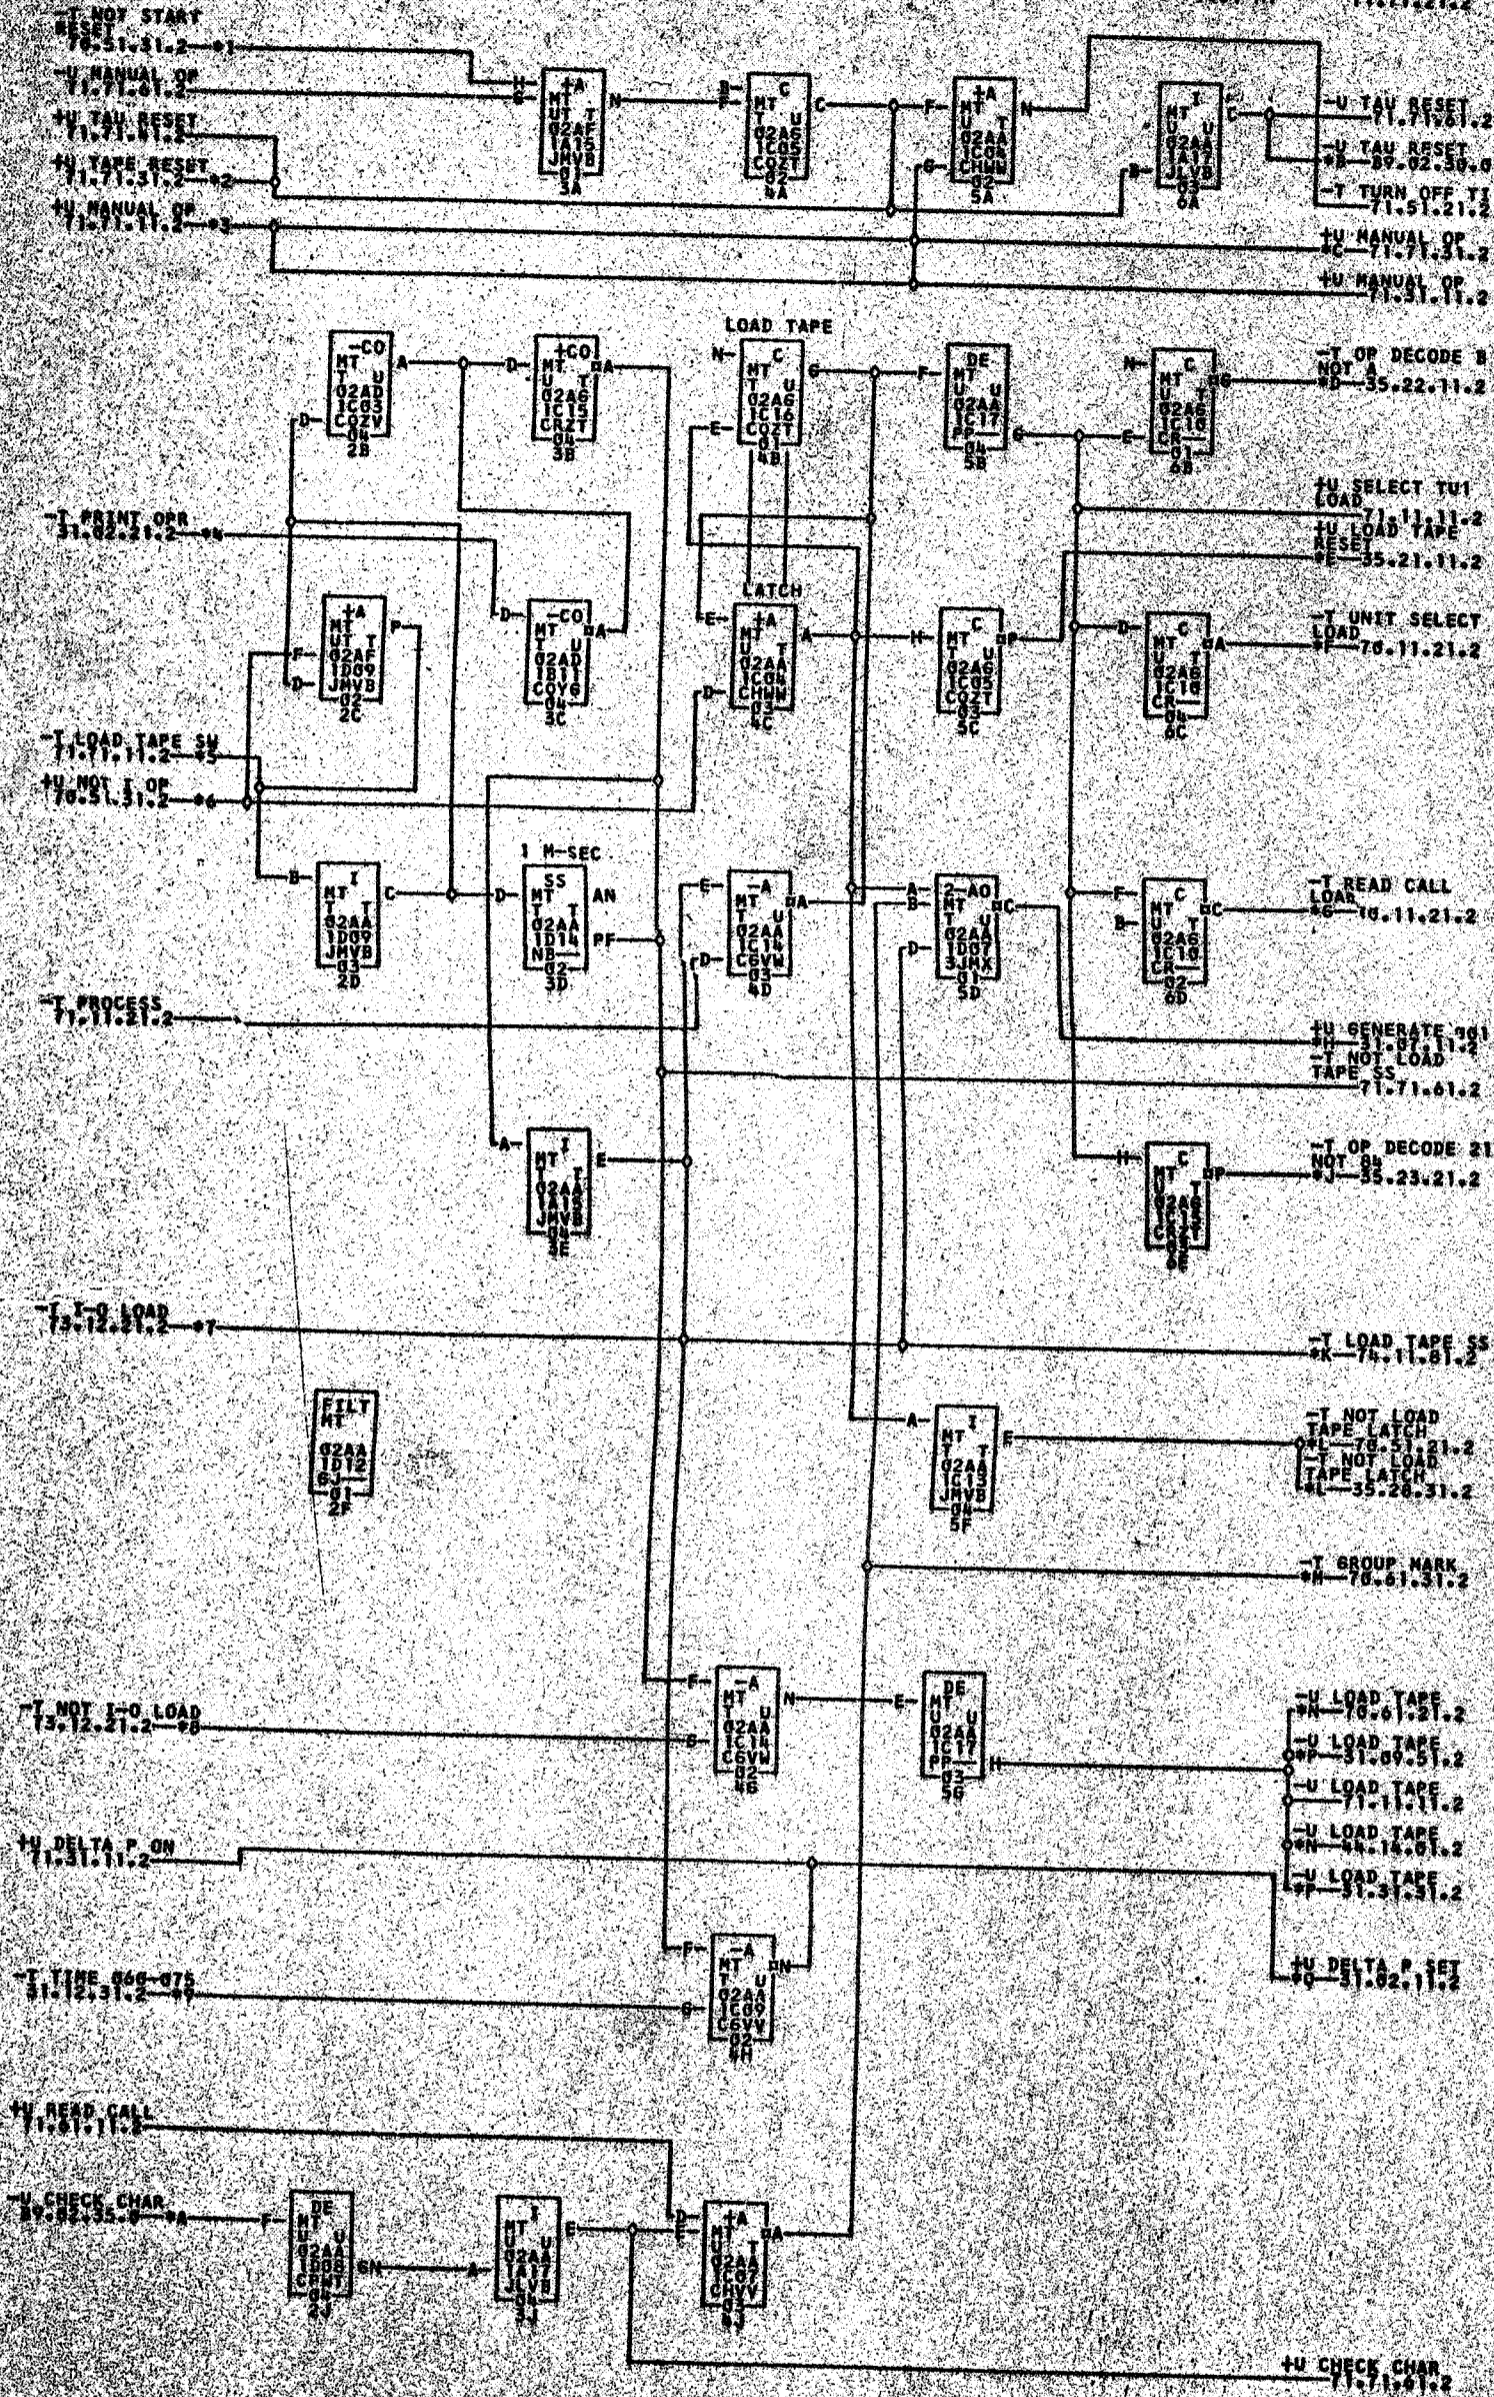

0724304

MANUAL OPERATION RESET AND LOAD TAPE

1801 MT 71.71.21.2

PAG DATE

F 22.2.82

TA 1179

G 12.3.83

TA 1775

01	02A1C10H	02	02A1D09H	03	02A1D20H	04	02A1D20H	05	02A1D20H	06	02A1C26K
07	02A1D15H	08	02A1C15H	09	02A1D15H	10	02A1D15H	11	02A1D15H	12	02A1C15H
13	02A1D15H	14	02A1C15H	15	02A1D15H	16	02A1D15H	17	02A1D15H	18	02A1C15H
19	02A1D15H	20	02A1C15H	21	02A1D15H	22	02A1D15H	23	02A1D15H	24	02A1C15H
25	02A1D15H	26	02A1C15H	27	02A1D15H	28	02A1D15H	29	02A1D15H	30	02A1C15H
31	02A1D15H	32	02A1C15H	33	02A1D15H	34	02A1D15H	35	02A1D15H	36	02A1C15H
37	02A1D15H	38	02A1C15H	39	02A1D15H	40	02A1D15H	41	02A1D15H	42	02A1C15H
43	02A1D15H	44	02A1C15H	45	02A1D15H	46	02A1D15H	47	02A1D15H	48	02A1C15H
49	02A1D15H	50	02A1C15H	51	02A1D15H	52	02A1D15H	53	02A1D15H	54	02A1C15H
55	02A1D15H	56	02A1C15H	57	02A1D15H	58	02A1D15H	59	02A1D15H	60	02A1C15H