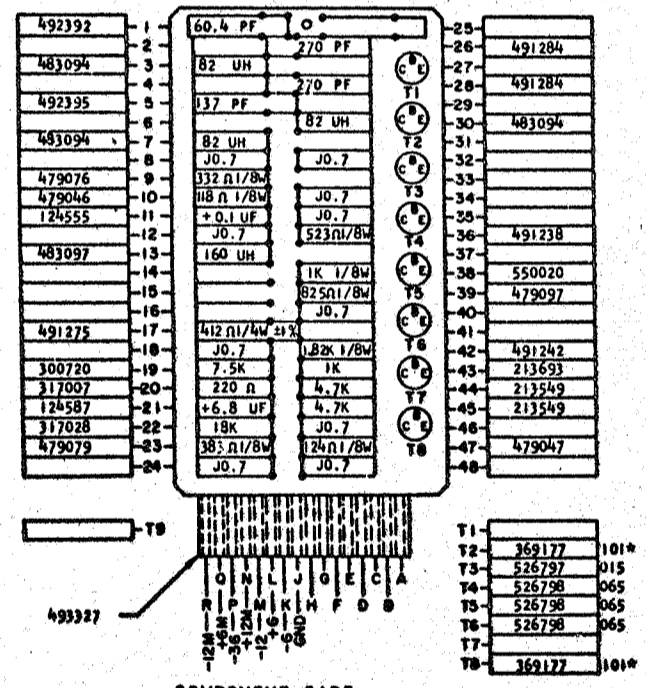

COMPONENT SIDE

CIRCUIT AND PACKAGING STANDARD	
APPROVAL	DATE
ABC	4-2-62

INTERNATIONAL BUSINESS MACHINES CORP.	DATE	CHANGE NO.	APPROVAL	DATE	CHANGE NO.	APPROVAL	DEVELOPMENT NO.
BASE BOARD ASM TSTR-SDTRL-OSC.	4-29-62	EC115599					
360 KC S LINE GATED	30.4.63	JT83687					
DESIGN	MODEL	SCALE					
DETAIL	3-1-62	NONE					
CHECK	5-1-62	DRAW	LIG	3-17-62			
APPROVED	CHECK						

729936