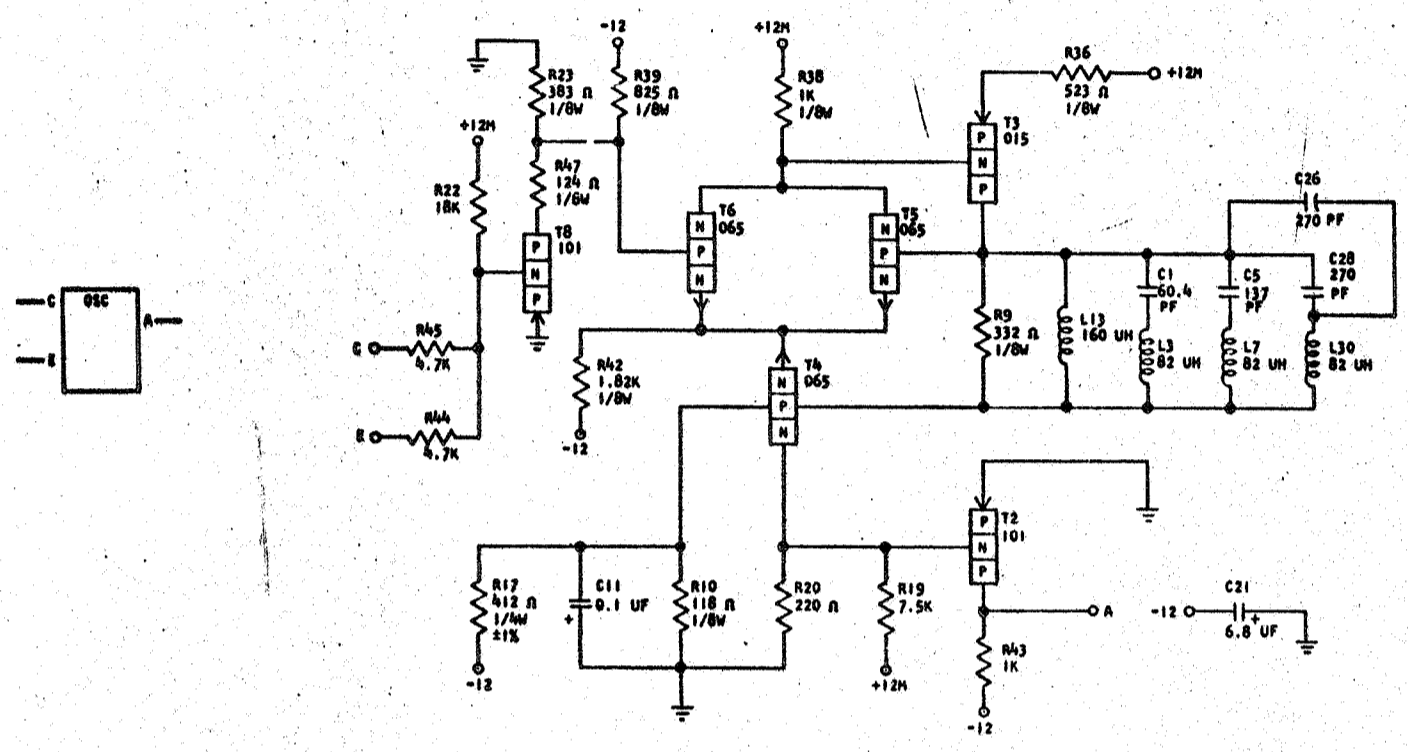

729936  
STANDARD CODE

CARD CODE  
TBR - 729936

REFERENCE DRAWING

SEE PRODUCTION DRAWING 370297

SDTRL - OSCILLATOR, 360 KC S LINE GATED

SEQUENCE OF OPERATION

1. WHEN C AND E ARE UP, T8 TURNS OFF, OSCILLATOR TURNS ON
2. WHEN C OR E IS DOWN, T8 TURNS ON, OSCILLATOR TURNS OFF

| PINS | SIGNAL NAME | WAVE SHAPES | LEVELS   |            |
|------|-------------|-------------|----------|------------|
|      |             |             | MIN      | MAX        |
| C, E | INPUT       |             | UP -0.45 | DOWN -12.5 |
| A    | OUTPUT      |             | UP -0.45 | DOWN -12.5 |