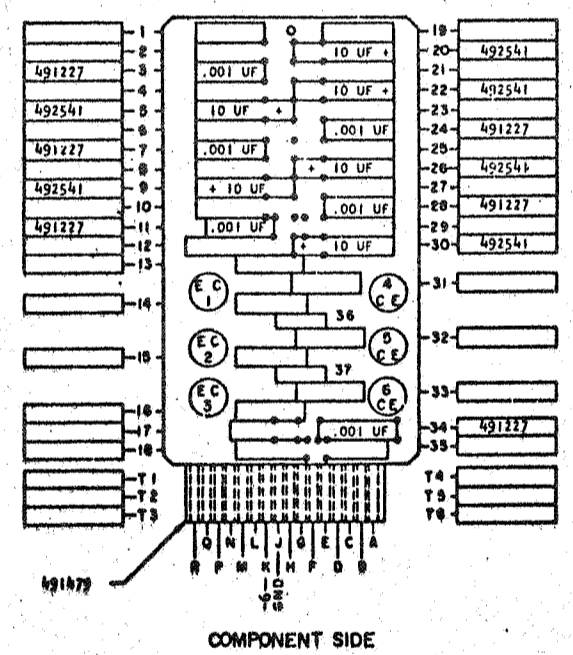

729931
STANDARD CODE

CARD CODE 729931
GK --

REFERENCE DRAWING
SEE PRODUCTION DRAWING 371533

CABLE DE COUPLE CARD

SEQUENCE OF OPERATION
1. CARD DECOUPLES THE NEUTRAL WIRE OF A TWISTED PAIR OR THE SHIELD OF A COAXIAL CABLE

CIRCUIT AND PACKAGING STANDARD	
APPROVAL	DATE
ABC	4-2-62

INTERNATIONAL BUSINESS MACHINES CORP.		DATE	CHANGE NO.	APPROVAL	DATE	CHANGE NO.	APPROVAL	DEVELOPMENT NO.
NAME	CARD ASM TSTR - CABLE	6-29-62	EC 115599					
	DE COUPLE CARD	30.4.63	JT 83687					
DESIGN								
DETAIL	3-1-62	SCALE	NONE					
CHECK	3-1-62	DRAW	LIG 3-17-62					
APPROV		CHECK						