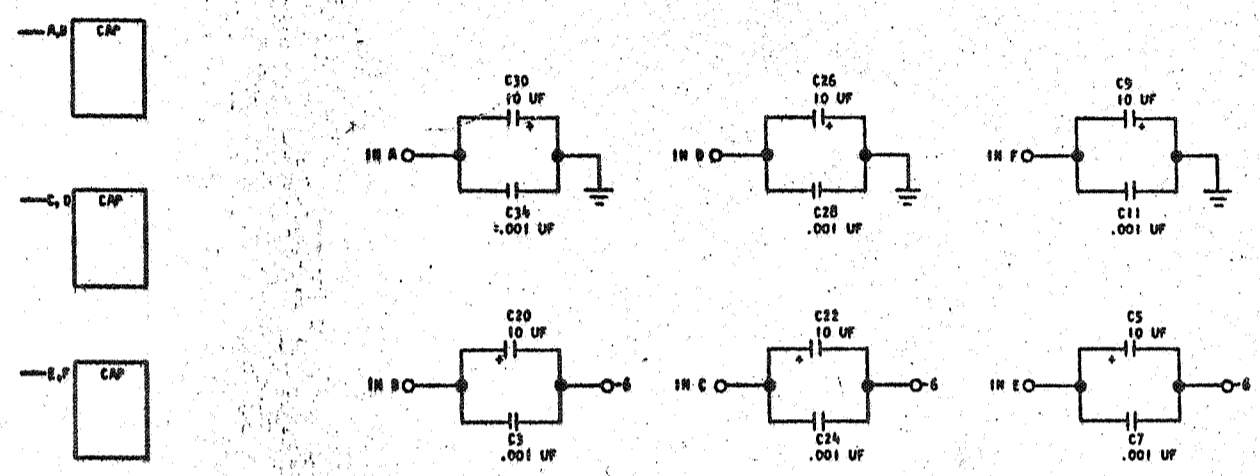

729931
STANDARD CODE

CARD CODE 729931
GK --

REFERENCE DRAWING
SEE PRODUCTION DRAWING 371533

CABLE DE COUPLE CARD

SEQUENCE OF OPERATION
1. CARD DECOUPLES THE NEUTRAL WIRE OF A TWISTED PAIR OR THE SHIELD OF A COAXIAL CABLE

CIRCUIT AND PACKAGING STANDARD	
APPROVAL	DATE
ABC	4-2-62

INTERNATIONAL BUSINESS MACHINES CORP.		DATE	CHANGE NO.	APPROVAL	DATE	CHANGE NO.	APPROVAL	DEVELOPMENT NO.
NAME	CARD ASM TSTR - CABLE	6-29-62	EC 115599					
	DE COUPLE CARD	30.4.63	JT 83687					
DESIGN								
DETAIL	3-1-62	SCALE	NONE					
CHECK	3-1-62	DRAW	LIG 3-17-62					
APPROV		CHECK						