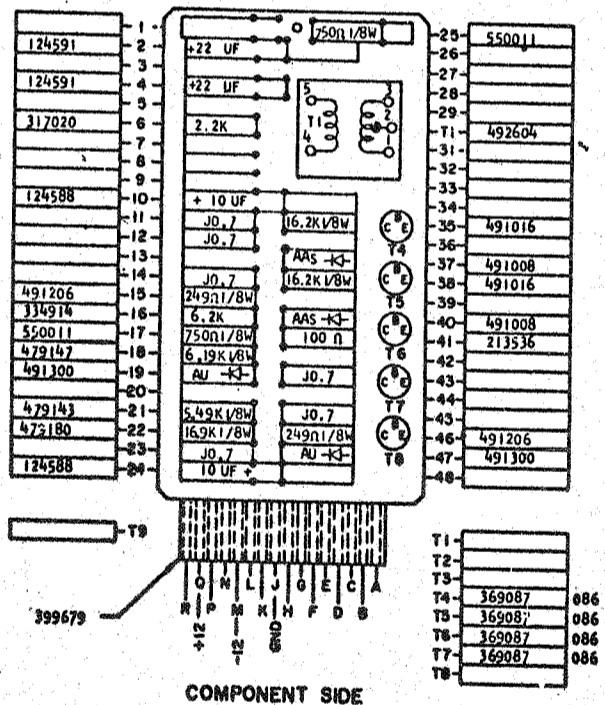

729957
STANDARD CODE

CARD CODE 729957
D Z A -

REFERENCE DRAWING
SEE PRODUCTION DRAWING 372359

SENSE AMPLIFIER-RECTIFIER AND CLIPPER
MOUNT CARD ON ONE AND ONE HALF INCH CENTERS NOTE XXX

APPLICATION NOTES
VOLTAGES AT PIN B AND C FROM CLIPPING CARD