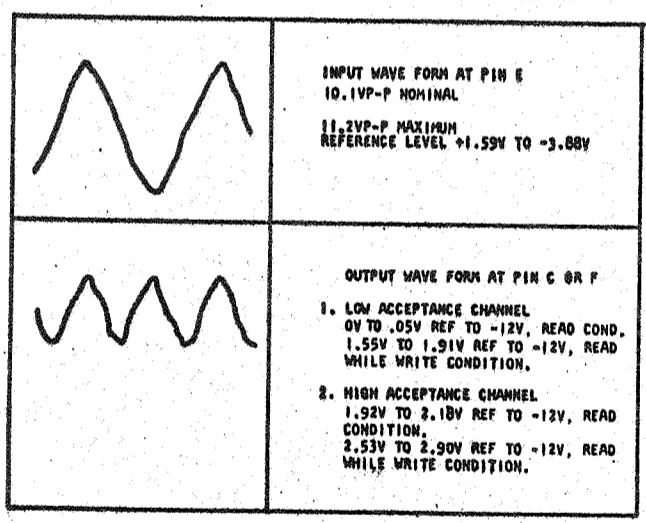

729957
STANDARD CODE

CARD CODE 729957
D Z A -

REFERENCE DRAWING
SEE PRODUCTION DRAWING 372359

SENSE AMPLIFIER-RECTIFIER AND CLIPPER
MOUNT CARD ON ONE AND ONE HALF INCH CENTERS NOTE XXX

APPLICATION NOTES
VOLTAGES AT PIN B AND C FROM CLIPPING CARD