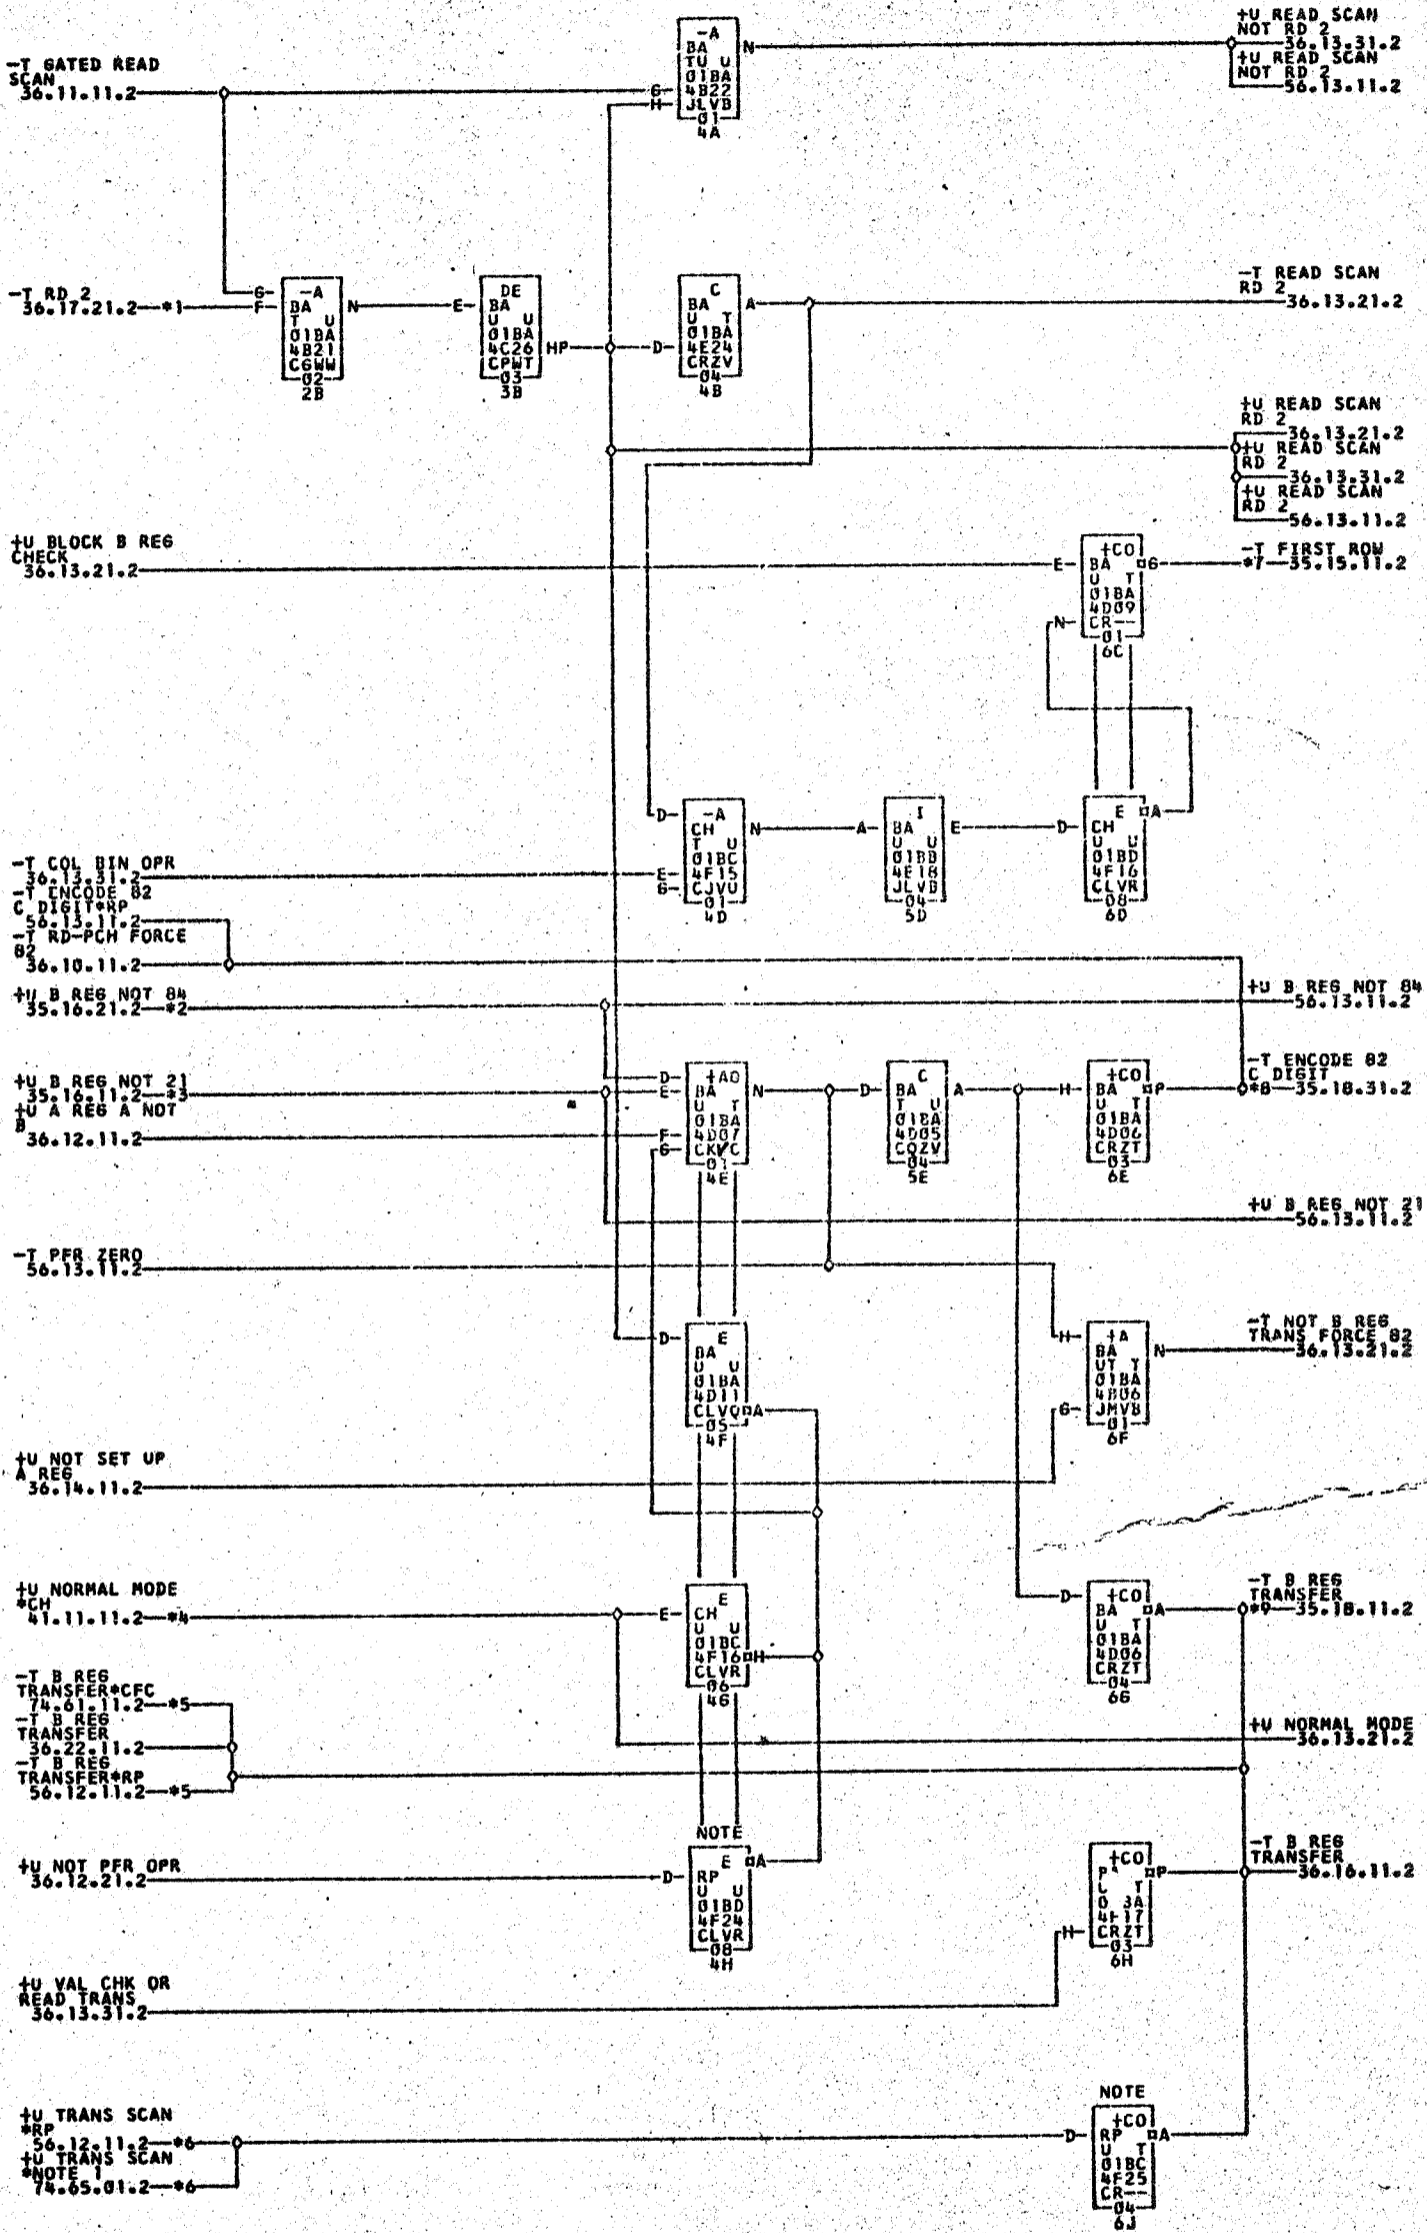

0724654

ENCODER

1401

36.13.11.2

TAG DATE

SC 28.5.62
TA 1344

D 16.4.63
TA 1815A

*1-01B4E03L
*7-01B4E02J

*2-01B4E03J
*8-01A3A23J

*3-01B4E03N
*8-01B4E02K

*4-01B4F02L
*9-01A3A23K

*5-01B4F01C
*9-01B4E02N

*6-01B4A01A
*9-01A3A23N

COMMENTS
 NOTE 1-LOGIC DIAGRAM IF THE CARD FEED COMP CFC FEATURE IS PRESENT BUT NOT THE PUNCH FEED READ RP FEATURE.
 NOTE 2-THE CARD MUST BE PRESENT IF EITHER THE PUNCH FEED READ RP OR THE CARD FEED COMP CFC FEATURE IS PRESENT

TAG DATE E.C.NO. A 12-06-61 112249F

TAG DATE E.C.NO. B 12-20-61 112249G

TAG DATE E.C.NO. C 02-14-62 114242A

TAG DATE E.C.NO. D 01-17-63 116787

724654