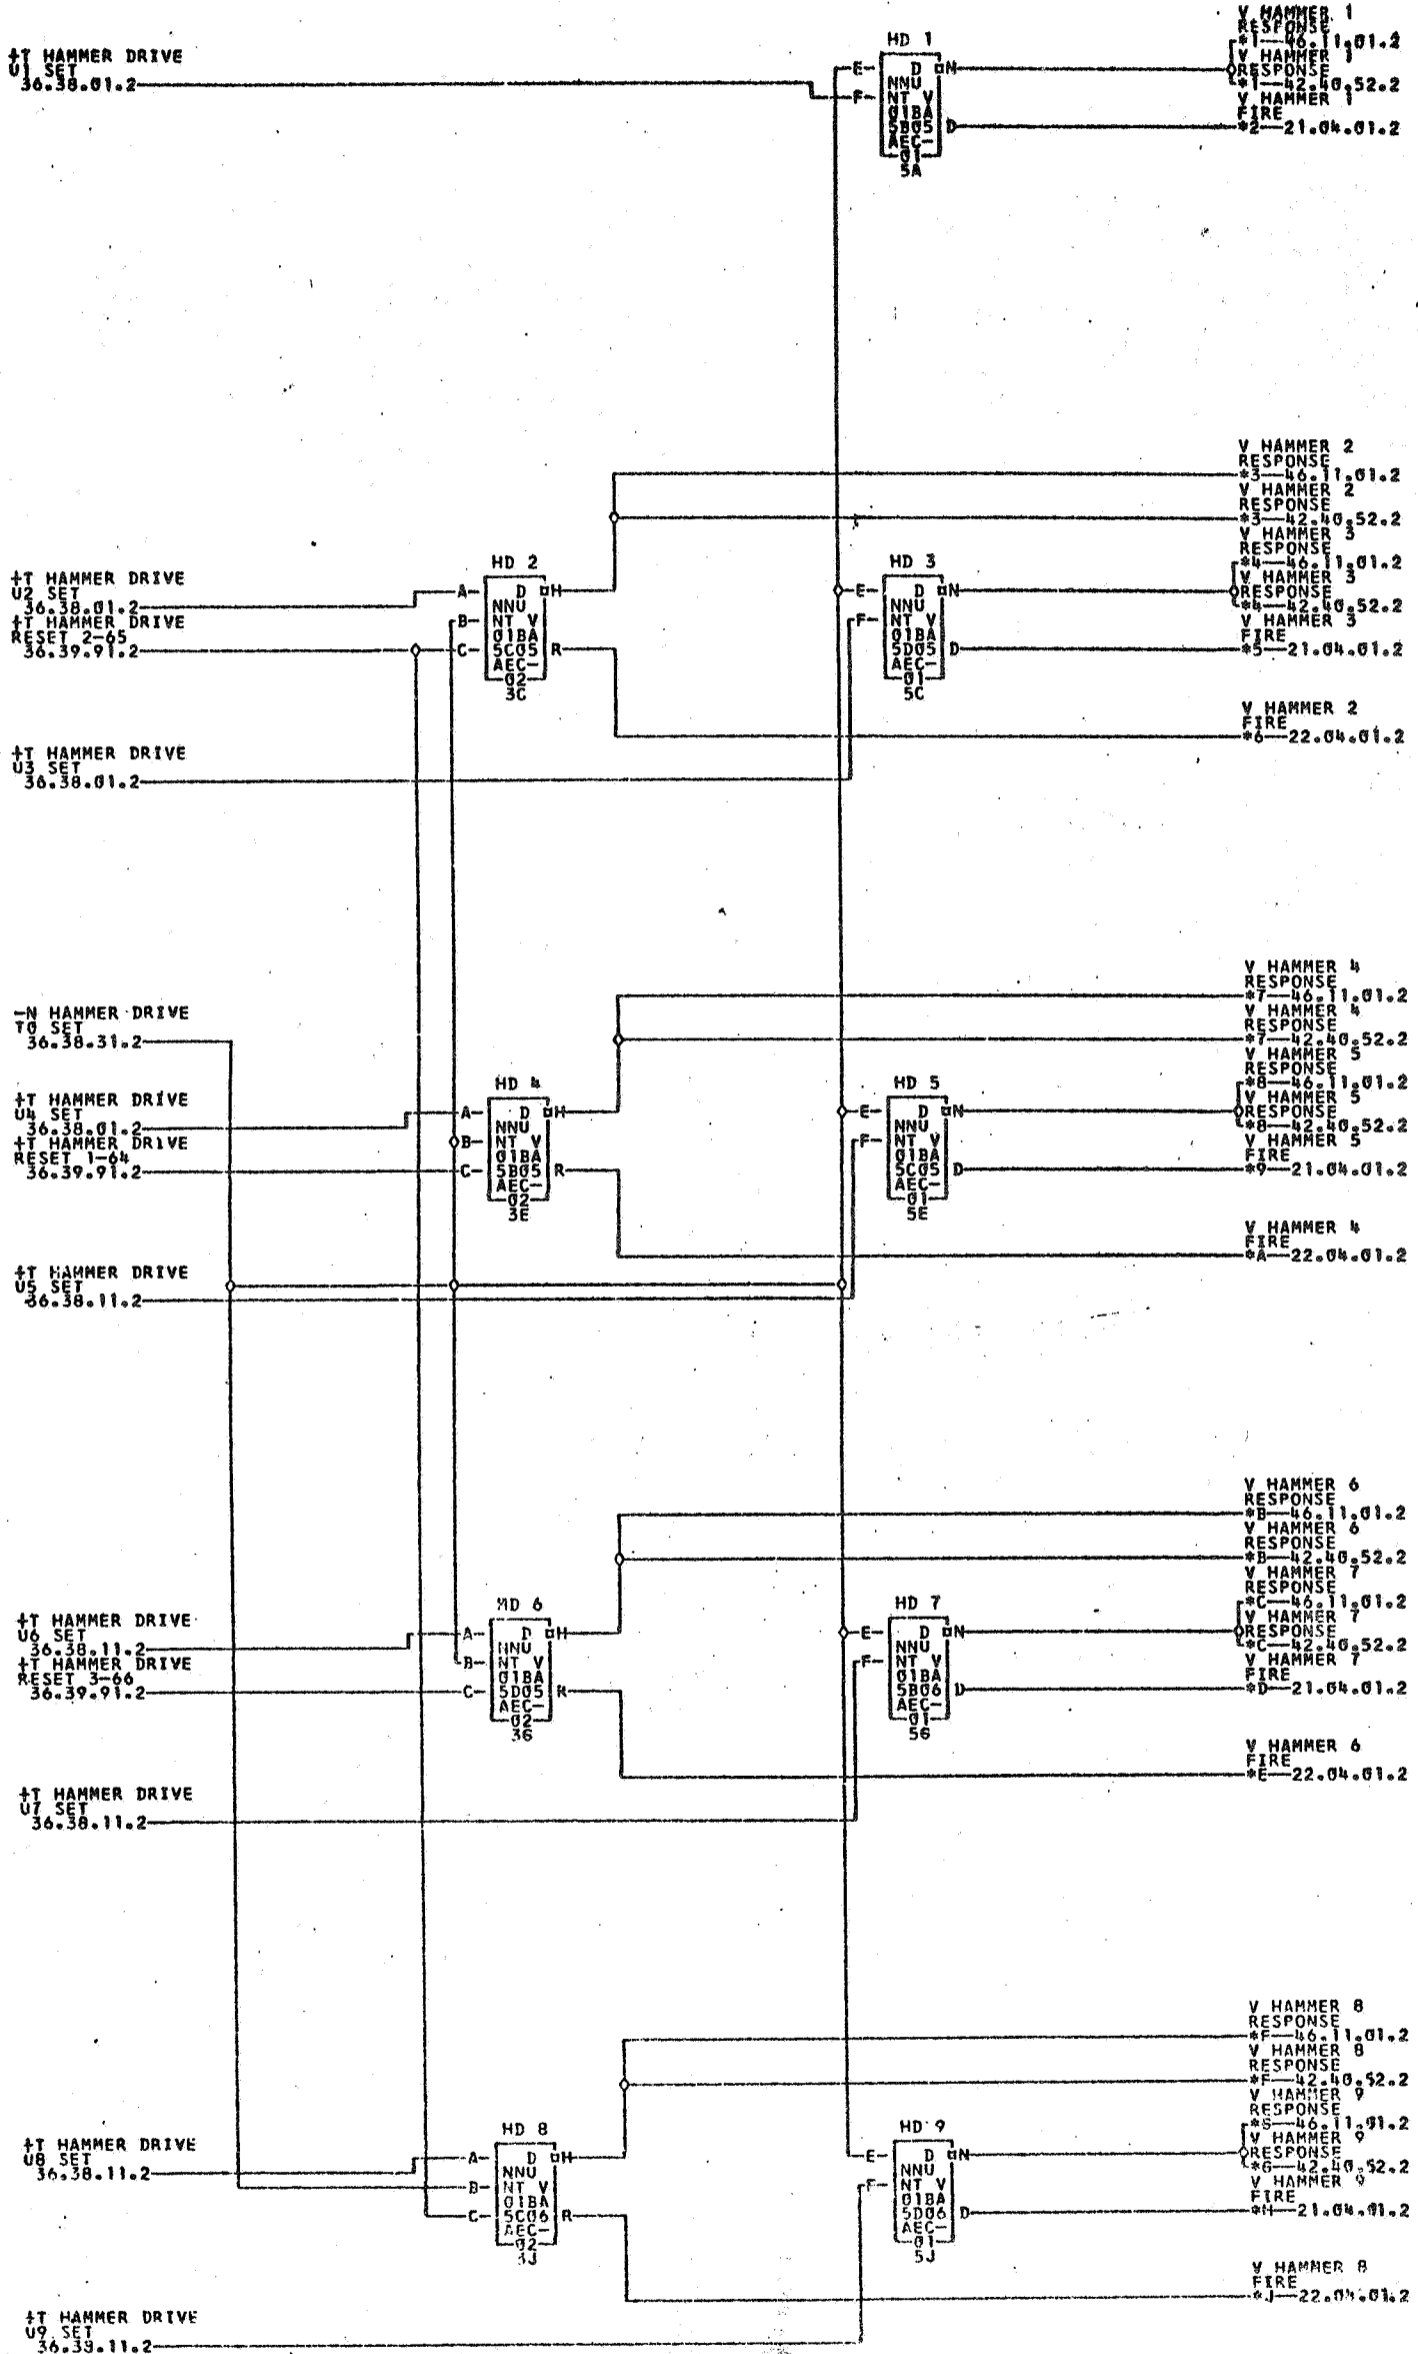

0722351

HAMMER DRIVE 1-9

1401 BA

36.38.61.2

TAG DATE

A 8.4.61  
TA 37597A

B 12.3.63  
TA 1775

- \*1-01B5A14A
- \*2-01B5A03A
- \*3-01B5A15A
- \*4-01B5A16A
- \*5-01B5A03B
- \*6-01B5A00A
- \*7-01B5A17A
- \*8-01B5A18A
- \*9-01B5A03C
- \*A-01B5A09B
- \*B-01B5A21A
- \*C-01B5A16A
- \*D-01B5A09B
- \*E-01B5A19A
- \*F-01B5A22A
- \*G-01B5A05E
- \*H-01B5A00A
- \*I-01B5A03D
- \*J-01B5A09B

722351