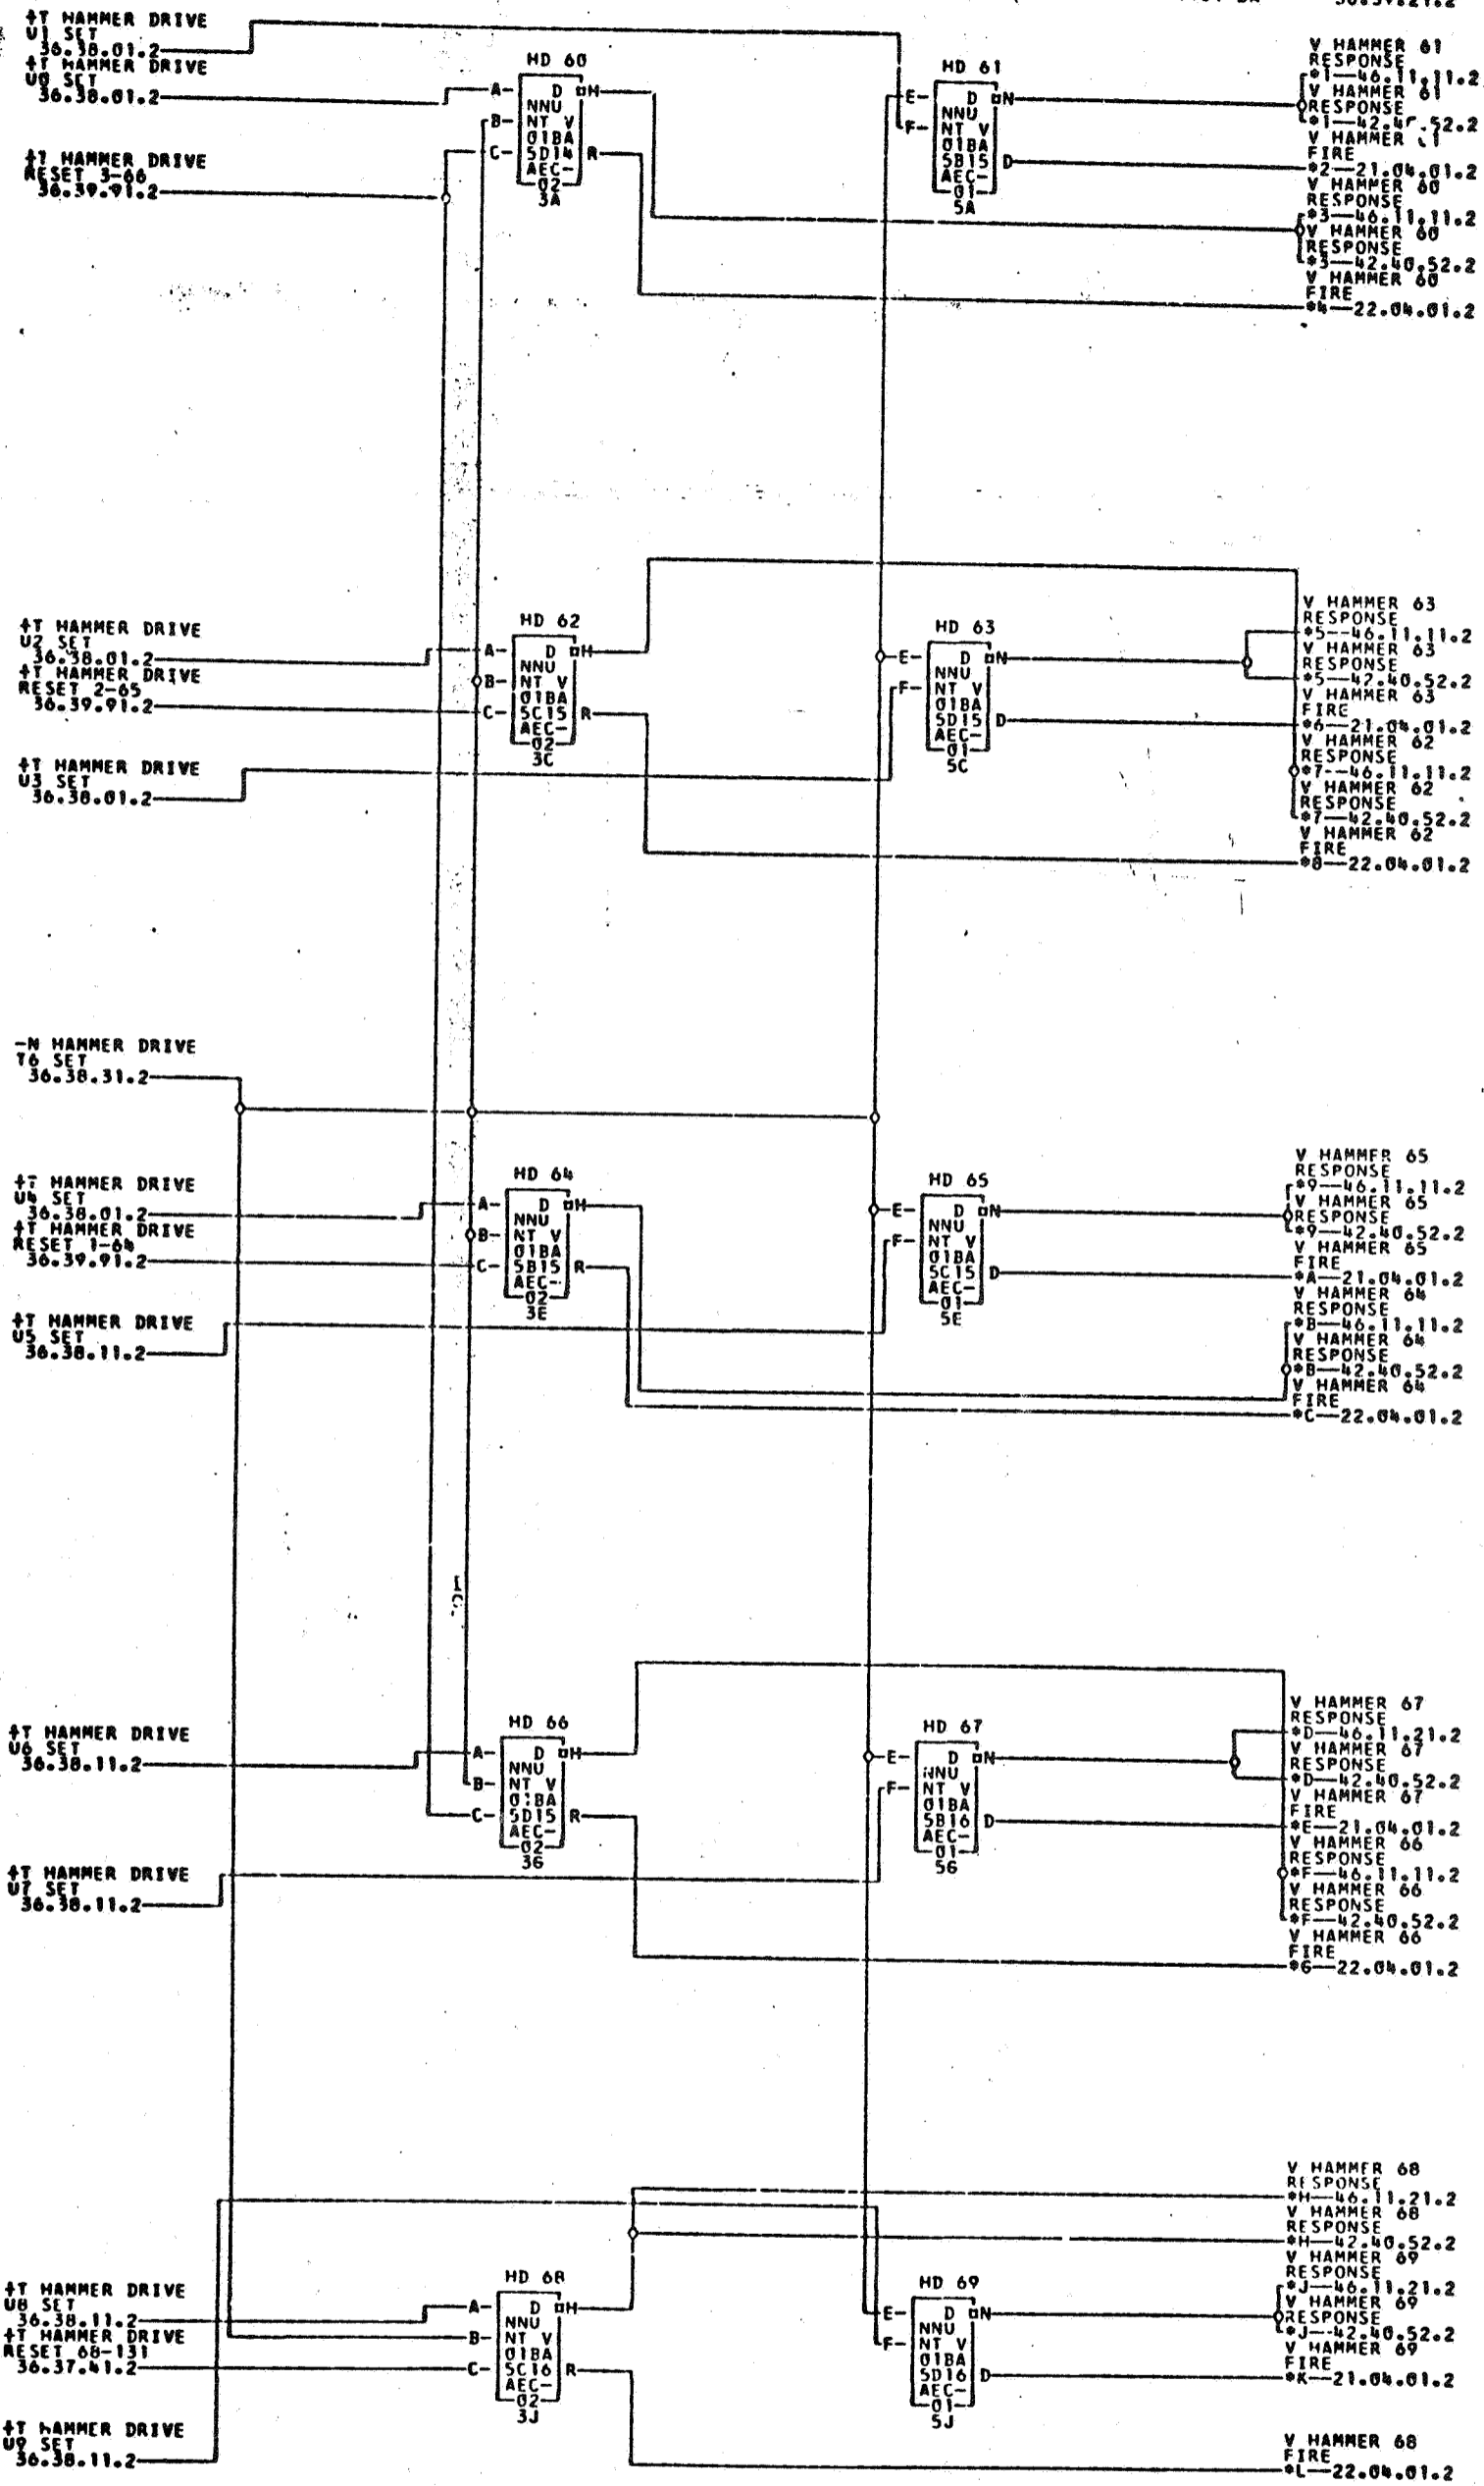

0722357

HAMMER DRIVE 60-69

1401 BA

36.39.21.2

TAG DATE

A 8.4.61
TA 37597A

B 12.3.63
TA 1775

- *1-01B5A146
- *2-01B5A040
- *3-01B5A17R
- *4-01B5A09P
- *5-01B5A166
- *6-01B5A04R
- *7-01B5A156
- *8-01B5A09V
- *9-01B5A186
- *A-01B5A05A
- *B-01B5A176
- *C-01B5A09R
- *D-01B5A206
- *E-01B5A05B
- *F-01B5A196
- *G-01B5A10A
- *H-01B5A216
- *J-01B5A226
- *K-01B5A05C
- *L-01B5A10B

722357

COMMENTS

TAG DATE	E.C.NO.	TAG DATE	E.C.NO.	TAG DATE	E.C.NO.	TAG DATE	E.C.NO.
A 10-01-60	109501J	B 12-10-62	116749A				