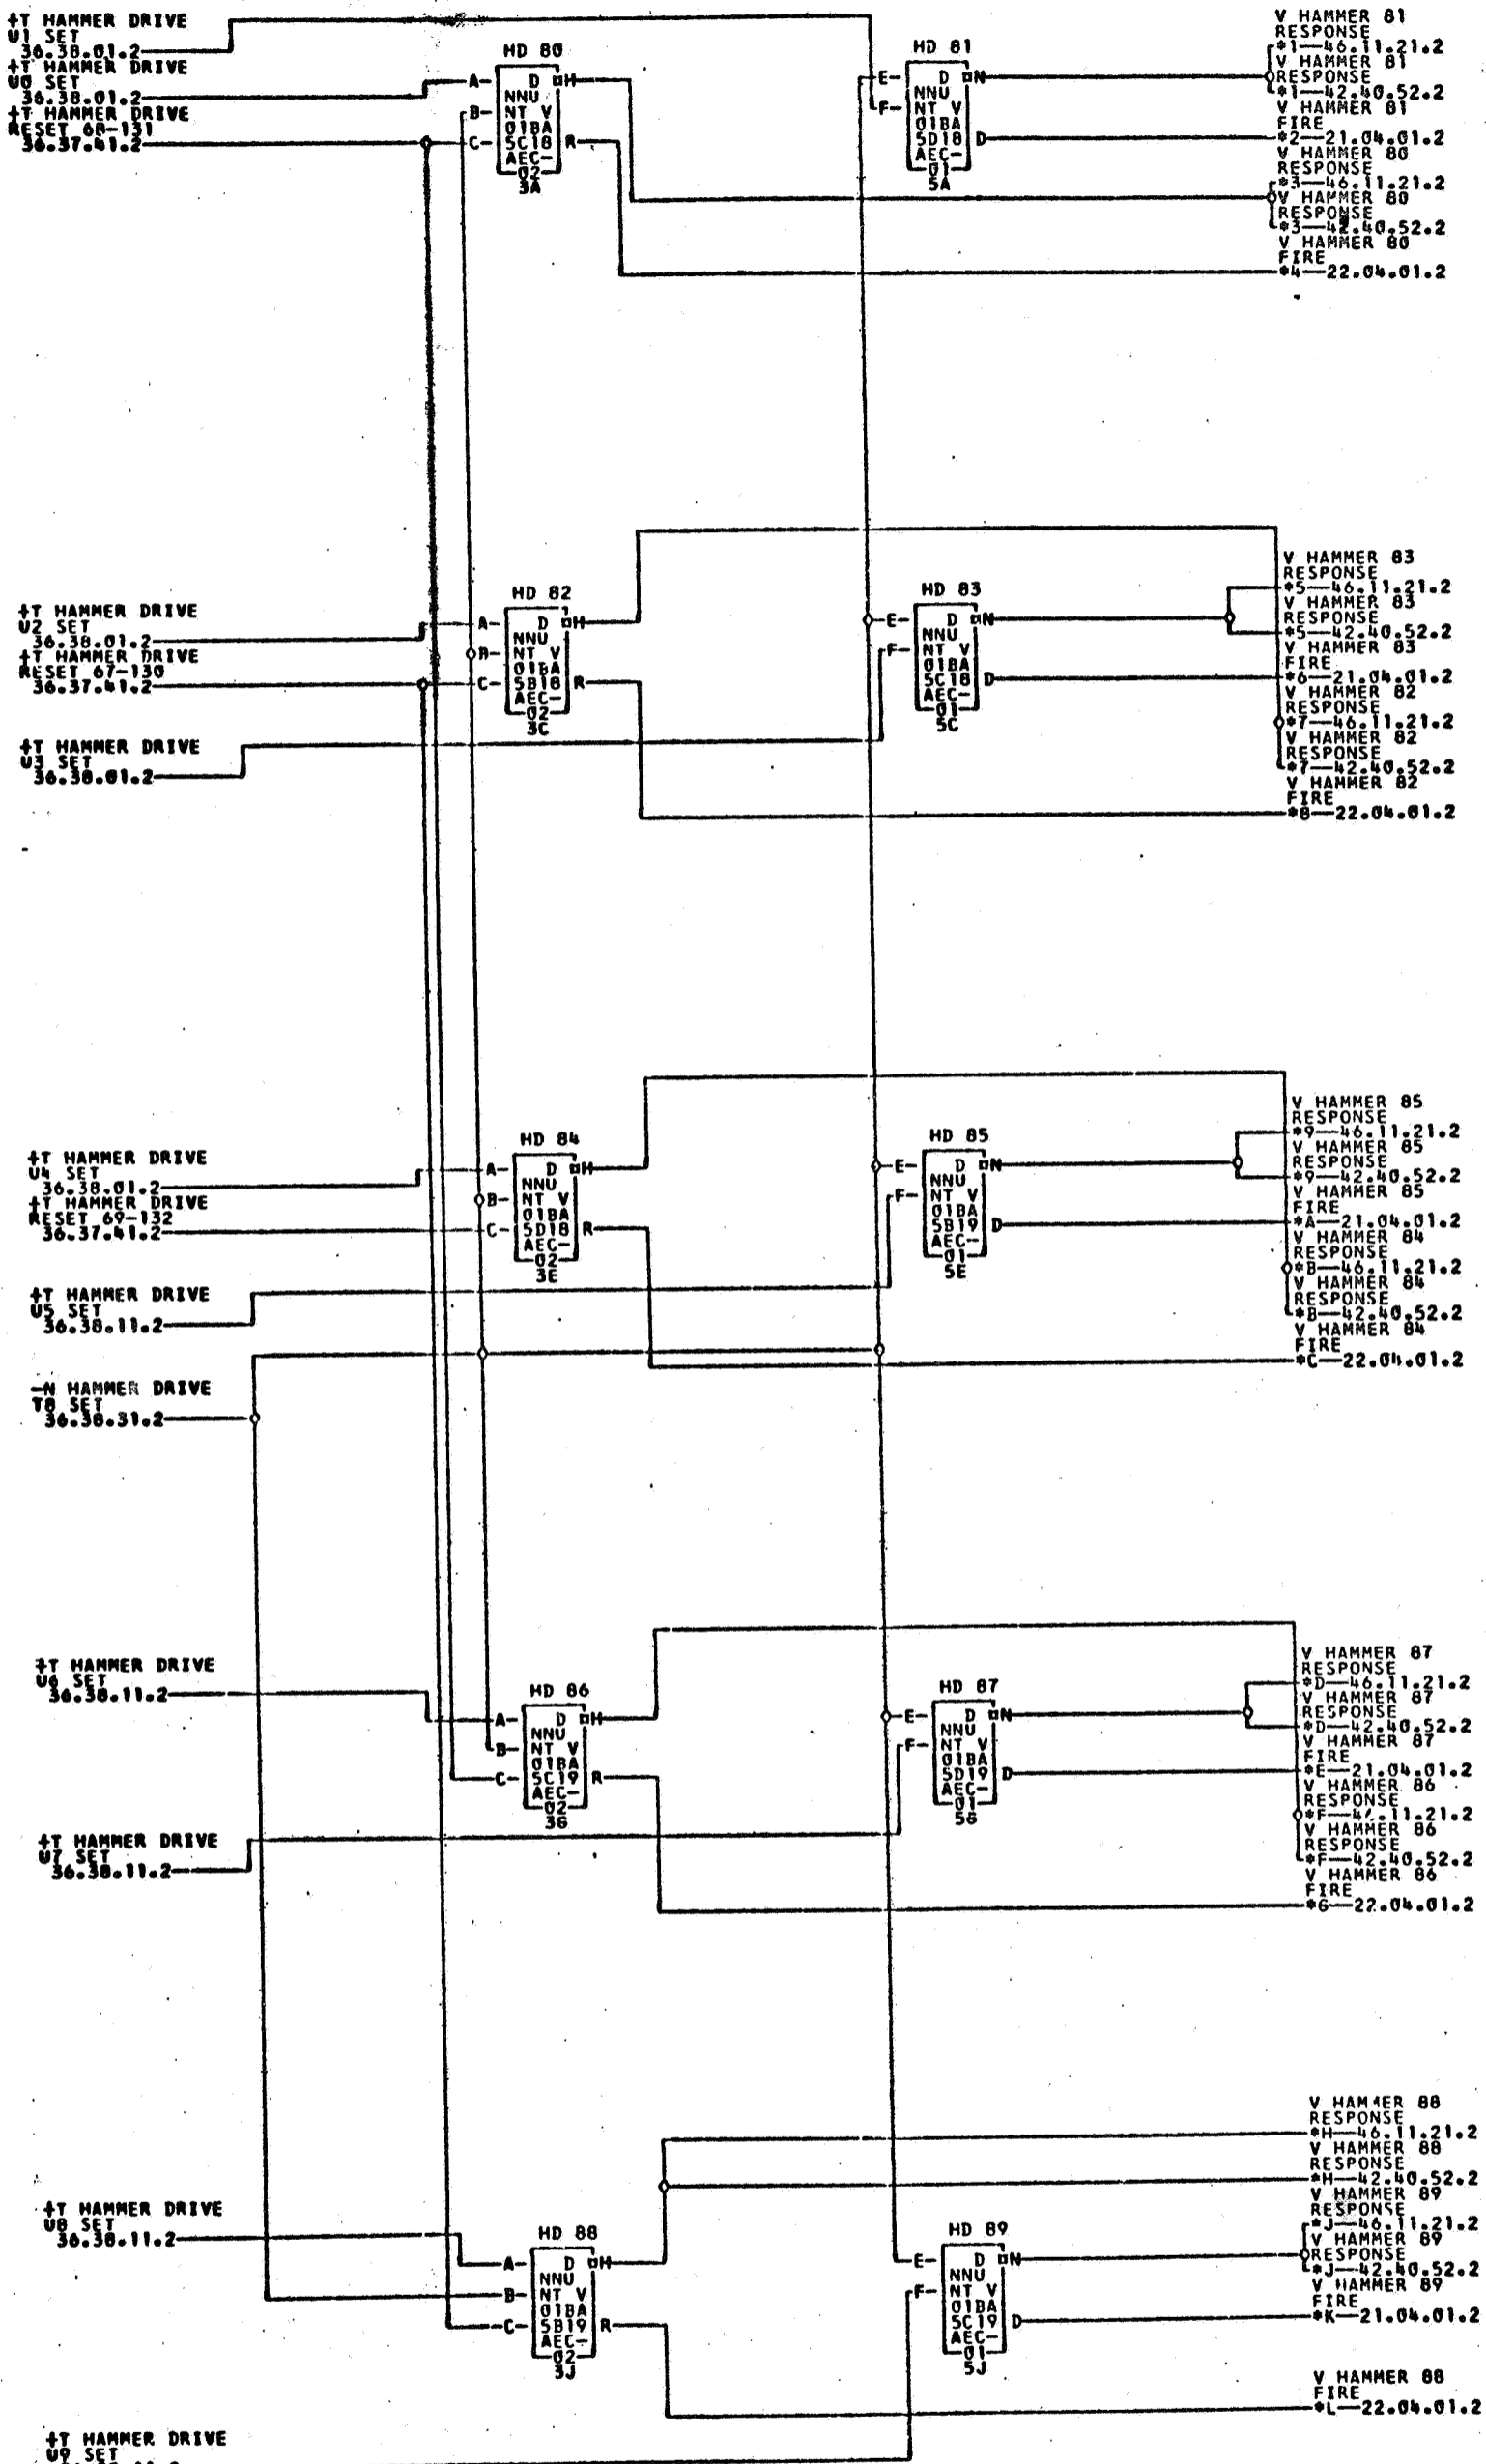

0722359

HAMMER DRIVE 80-89

1401 BA

36.39.41.2

TAG DATE

A 8.4.61
TA 37597A

B 12.3.63
TA 1775

722359
1775

COMMENTS

TAG DATE	E.C.NO.	TAG DATE	E.C.NO.	TAG DATE	E.C.NO.	TAG DATE	E.C.NO.
A 10-01-60	109501J	B 12-10-62	118749A