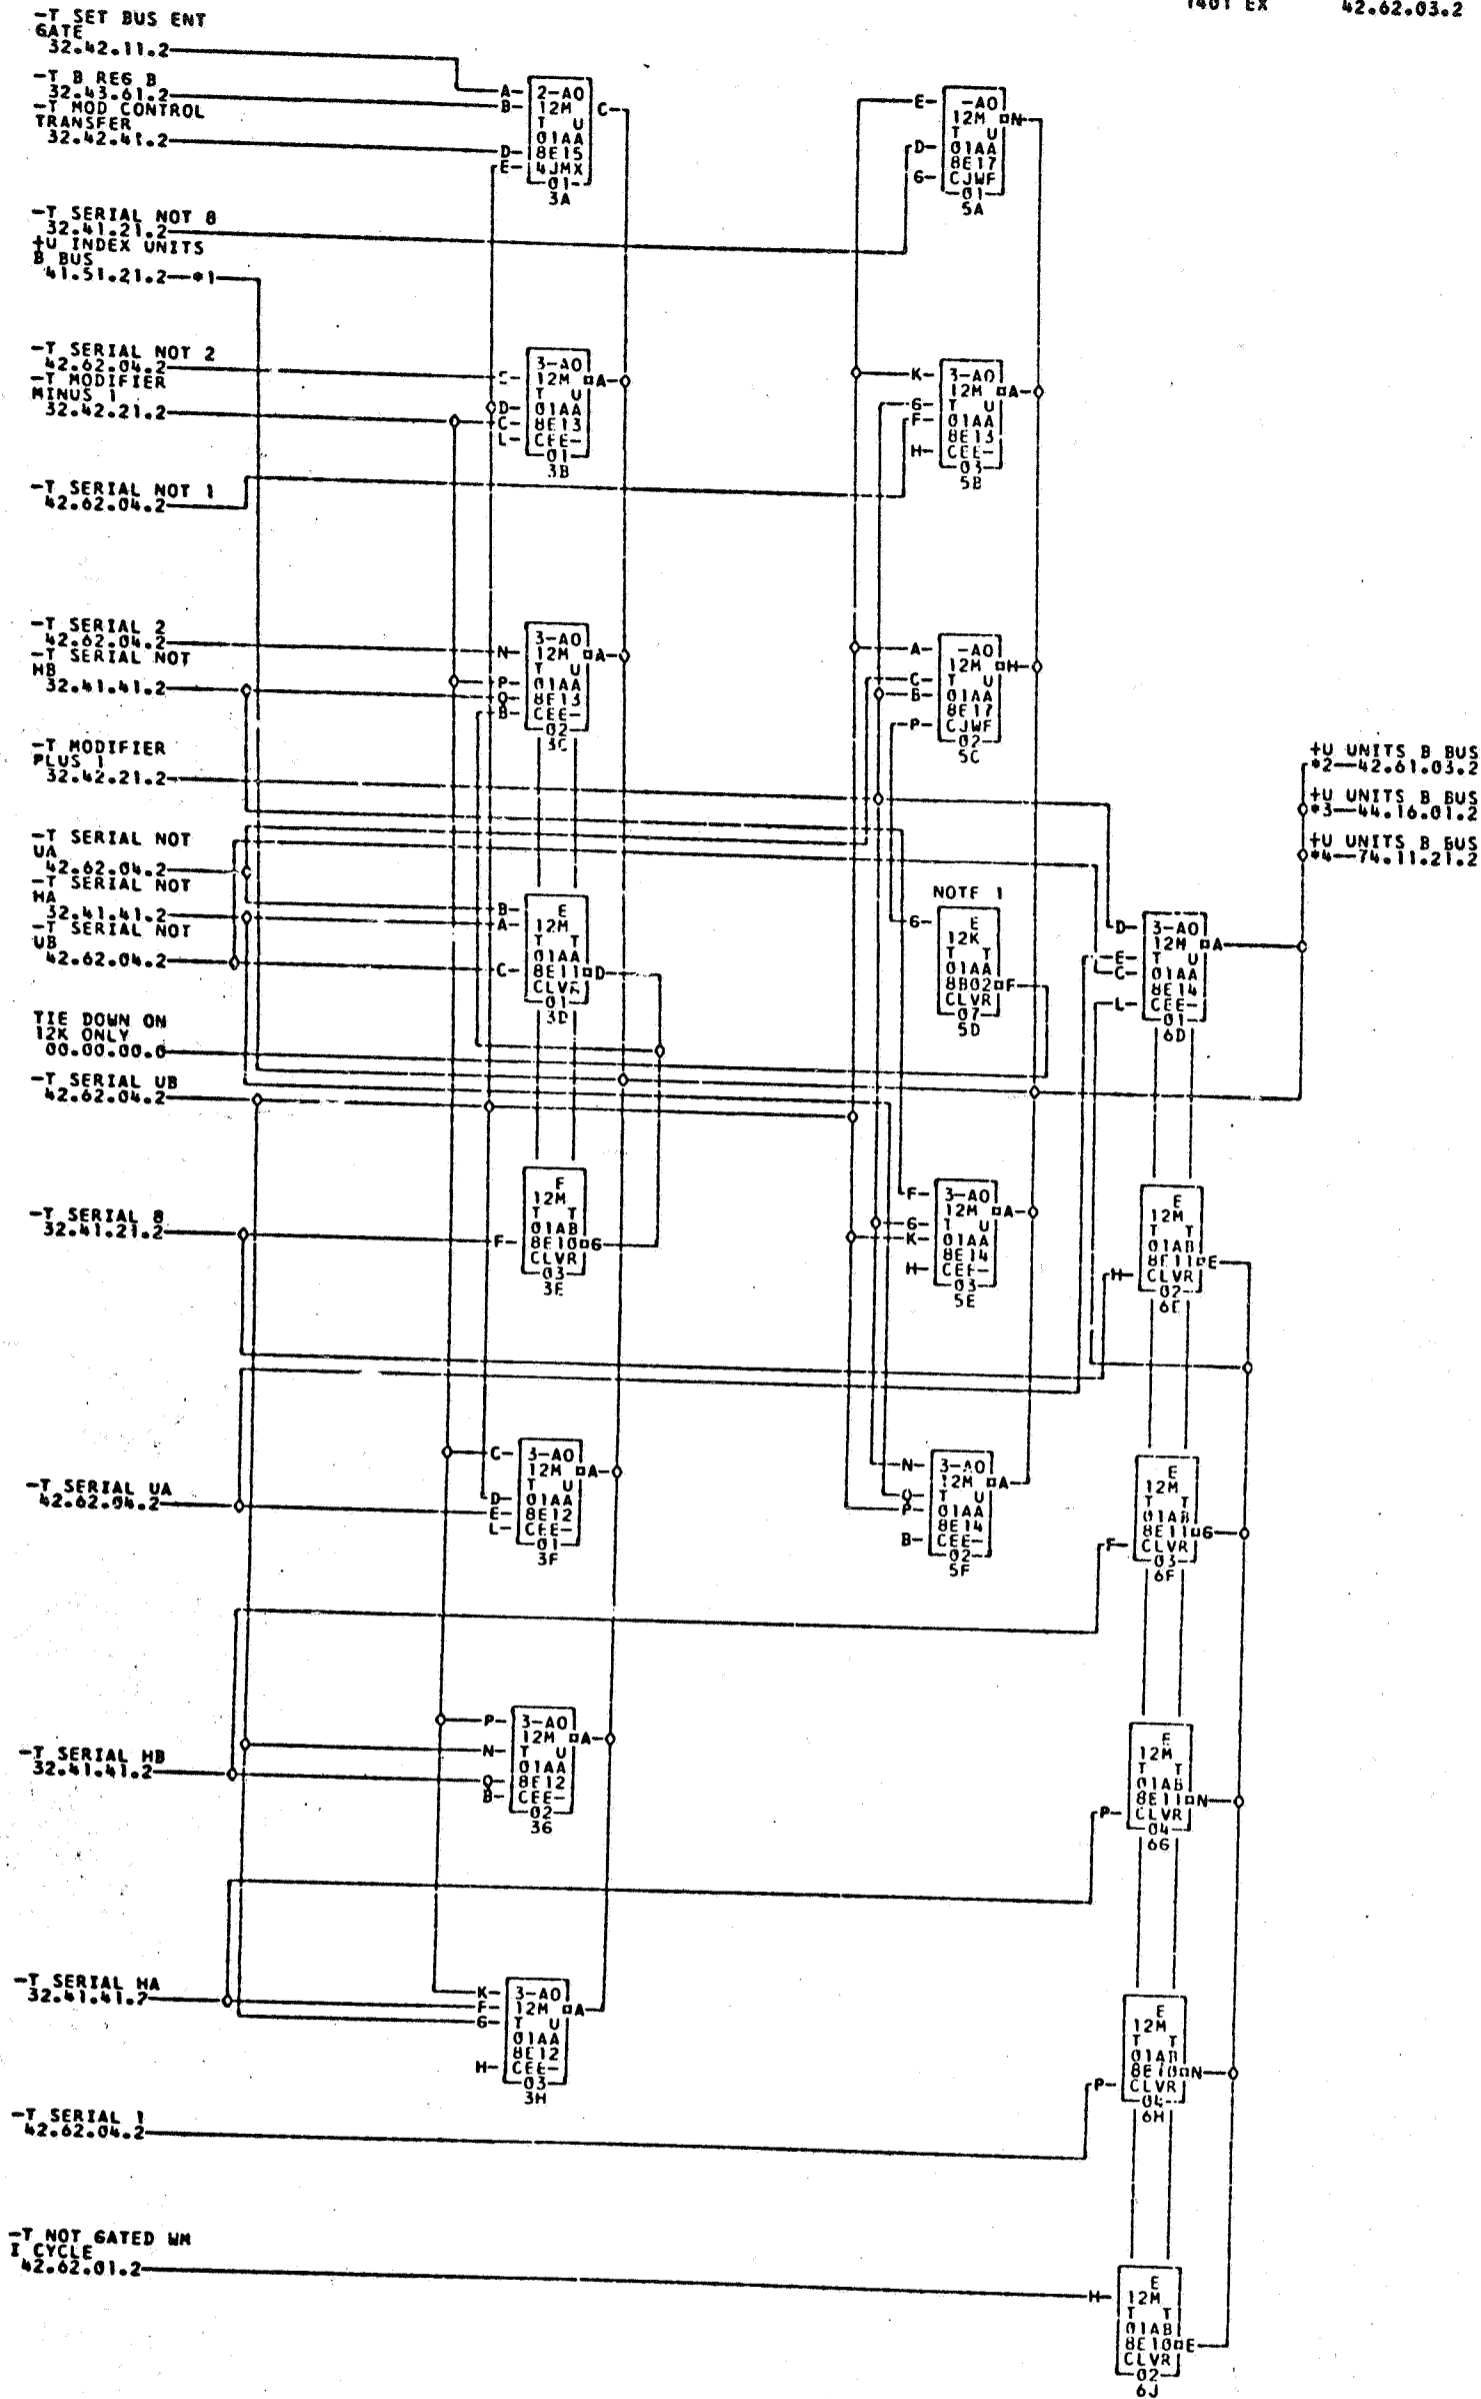

0728966

ADDRESS MODIFY UNITS B BIT

1401 EX

42.62.03.2

TAG DATE

A 5.4.62
TA 1233B

B 25.3.63
TA 1795

- *1—01A8C24M *2—01A8B24Q —01A7F26Q *3—01A8C24M —02A9C03F —02.7A01L
- 02B7D01A —02A7D26A *4—01A8A25H —02A9D15F —02B1A02K

728966

NOTE 1 802F IS TIED TO +6V ON 12K MACHINES COMMENTS

TAG DATE	E.C.NO.	TAG DATE	E.C.NO.	TAG DATE	E.C.NO.	TAG DATE	E.C.NO.
A 12-18-61	113530	B 12-19-62	114177C				