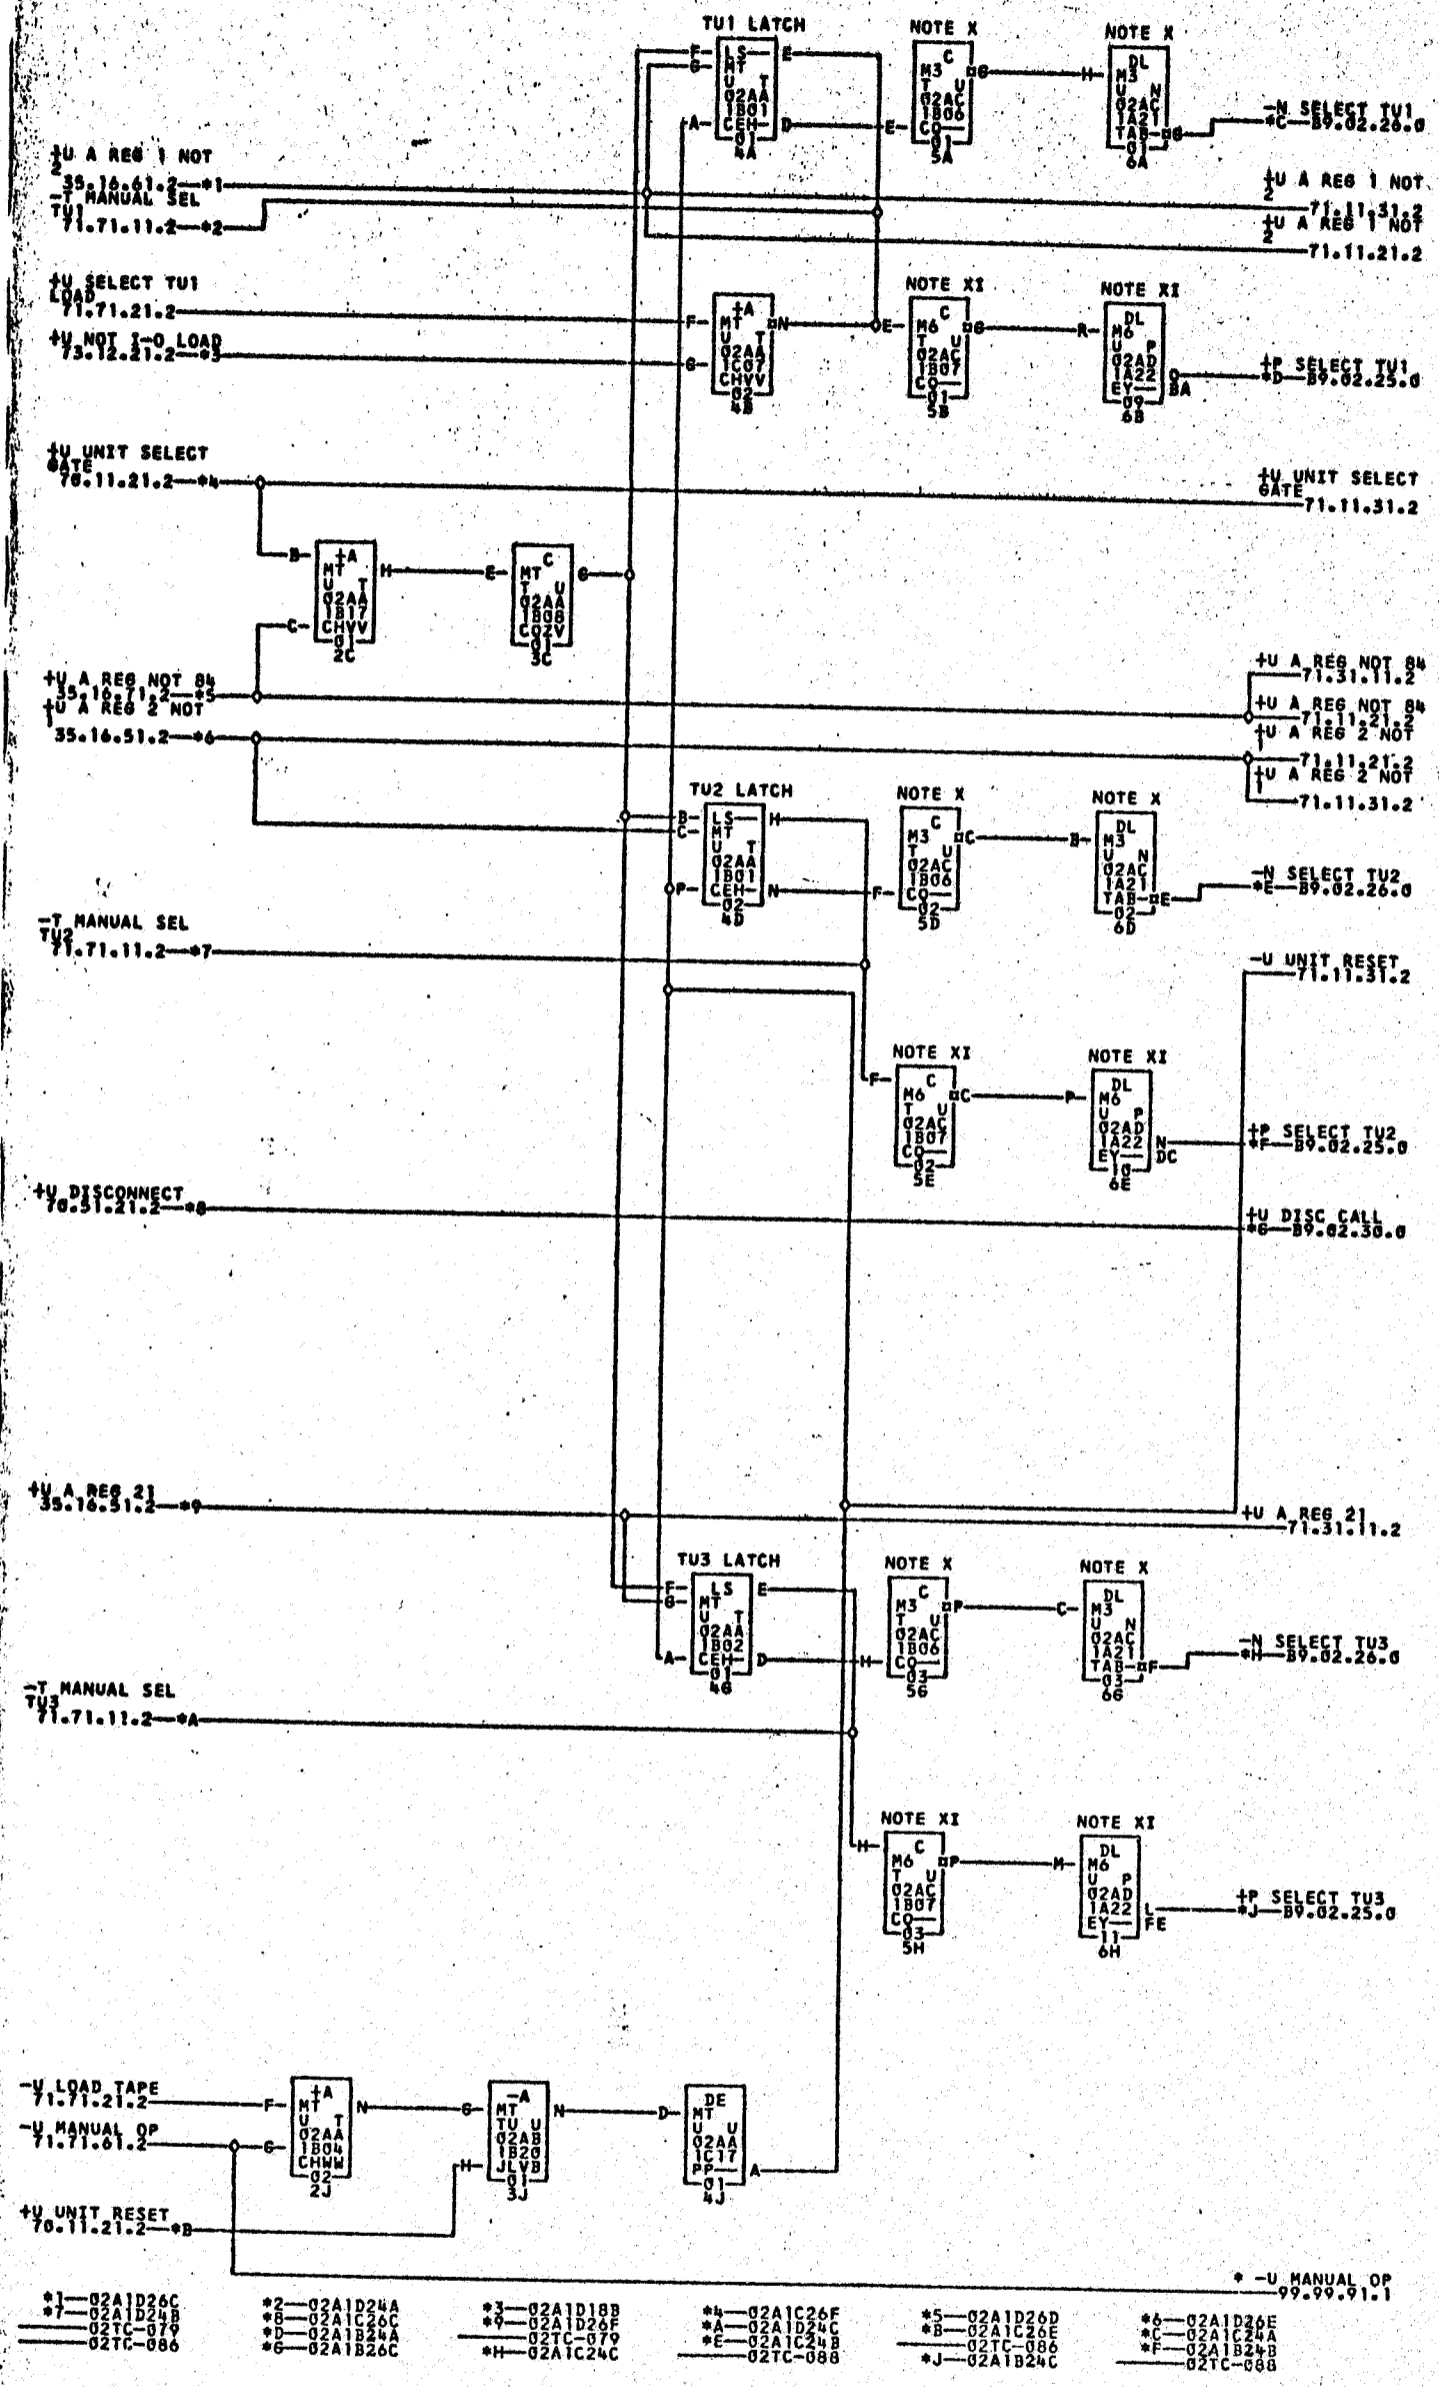

0724295

OPERATIONAL DECODE

1401 MT

71.11.11.2

TAG DATE

D 12-3-63  
TA 1775

E 12-11-63  
TA 604A

- \*1-02A1D26C
- \*2-02A1D24A
- \*3-02A1D18B
- \*4-02A1C26F
- \*5-02A1D26D
- \*6-02A1D24B
- \*7-02A1D24B
- \*8-02A1C26C
- \*9-02A1D26F
- \*A-02A1D24C
- \*B-02A1C26E
- \*C-02A1B24A
- \*D-02A1B24A
- \*E-02A1C24B
- \*F-02A1B24B
- \*G-02A1B26C
- \*H-02A1C24C
- \*I-02A1C24B
- \*J-02A1B24C
- \*K-02A1D26E
- \*L-02A1C26A
- \*M-02A1B24B
- \*N-02A1B26C

COMMENTS  
 NOTE X PLUGGED FOR 73305 ONLY  
 NOTE XI PLUGGED FOR 7295 ONLY  
 SIGNALS PRECEDED BY \* INDICATE  
 DIRECT CABLE EXPANSION

TAG DATE E.C.NO. TAG DATE E.C.NO. TAG DATE E.C.NO. TAG DATE E.C.NO.  
 A 06-12-61 1103202 B 12-06-61 113422 C 03-12-62 114613 D 12-17-62 116749E  
 E 09-16-63 118575B