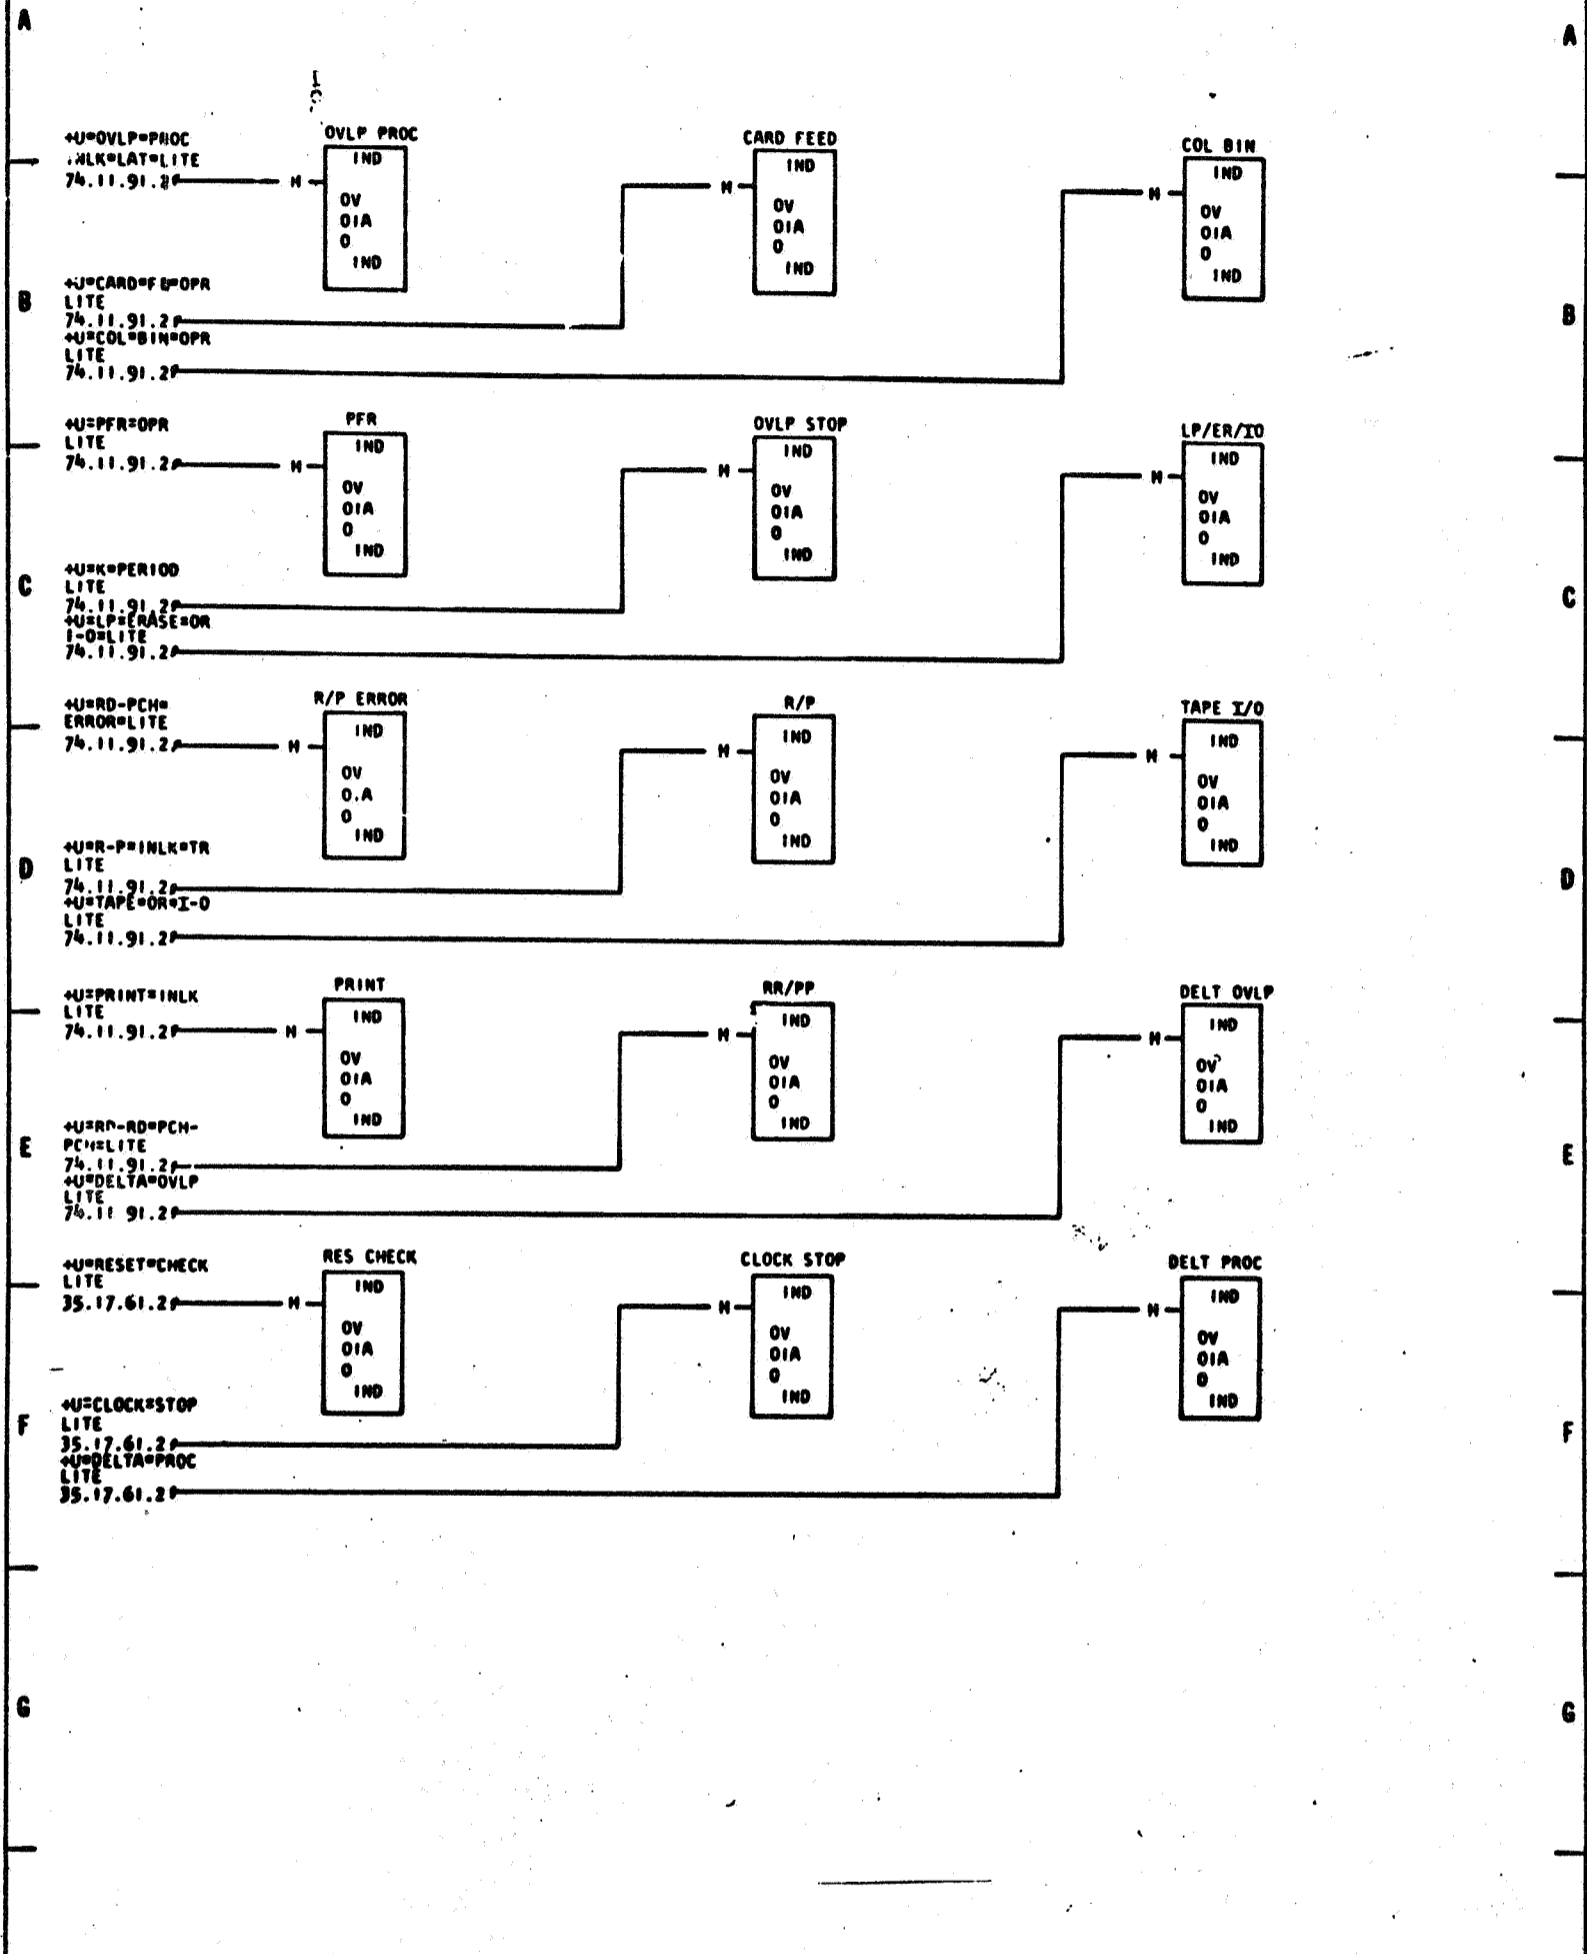

FRAME 01 P/N 724826
 PANEL OVERLAP INDICATOR
 OOXA

TITLE INDICATORS-OVERLAP

MACH 1401 OV
 REF DWG.

LOGIC
 74.41.21.2

TAG DATE
 A 12.7.62
 TA 1370F

NOTES
 1 ALL IND RETURN TO -12V ON 02B2 TB-4
 2 ALL INPUT CONNECTIONS ARE MADE DIRECTLY FROM AN AUX OVLP IND CAB'E

724826
 1370F

DATE	EC NO	DATE	EC NO	DATE	EC NO
5-31-62	114141				