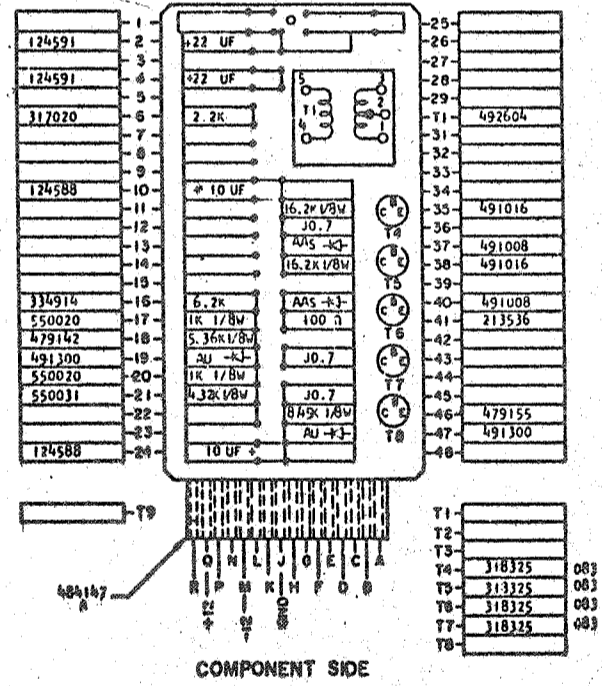

729949
STANDARD CODE

CARD CODE
Y B Z - 729949

REFERENCE DRAWING
SEE PRODUCTION DRAWING 370418

SENSE AMPLIFIER-RECTIFIER AND CLIPPER
MOUNT CARD ON ONE AND ONE HALF INCH CENTERS NOTE XXX

APPLICATION NOTES
VOLTAGES AT PIN B AND C FROM CLIPPING CARD

CIRCUIT AND PACKAGING STANDARD	
APPROVAL	DATE
ABC	4-2-62

INTERNATIONAL BUSINESS MACHINES CORP.							
NAME	DATE	CHANGE NO.	APPROVAL	DATE	CHANGE NO.	APPROVAL	DEVELOPMENT NO.
NAME CARD ASM ISTR - SENSE	6-27-62	EC 115599					729949
AMPLIFIER-RECTIFIER AND CLIPPER	30-4-63	JT83687					
DESIGN	MODEL	SHS					
DETAIL	RQ	3-1-62	SCALE	HOME			
ENCH	BY	3-1-62	DRAW	LIG	3-17-62		
APPRO			CHECK				