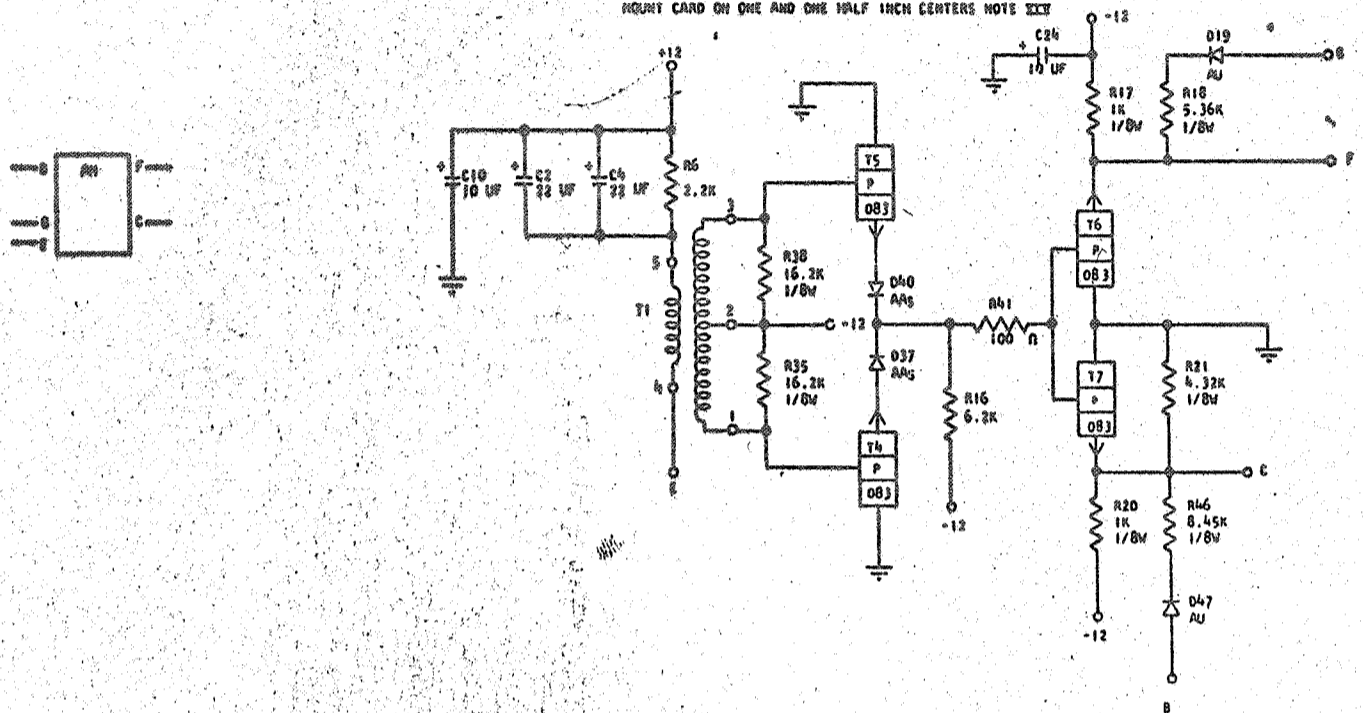

729949
STANDARD CODE

CARD CODE
Y B Z - 729949

REFERENCE DRAWING
SEE PRODUCTION DRAWING 370418

SENSE AMPLIFIER-RECTIFIER AND CLIPPER
MOUNT CARD ON ONE AND ONE HALF INCH CENTERS NOTE XXX

APPLICATION NOTES
VOLTAGES AT PIN B AND C FROM CLIPPING CARD