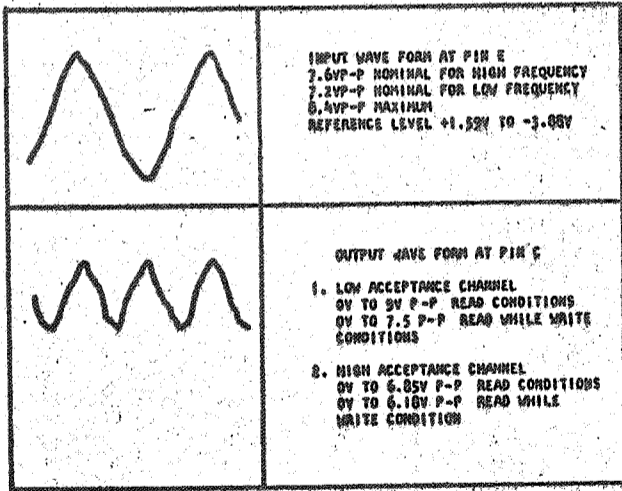

729949
STANDARD CODE

CARD CODE
Y B Z - 729949

REFERENCE DRAWING
SEE PRODUCTION DRAWING 370418

SENSE AMPLIFIER-RECTIFIER AND CLIPPER
MOUNT CARD ON ONE AND ONE HALF INCH CENTERS NOTE XXX

APPLICATION NOTES
VOLTAGES AT PIN B AND C FROM CLIPPING CARD