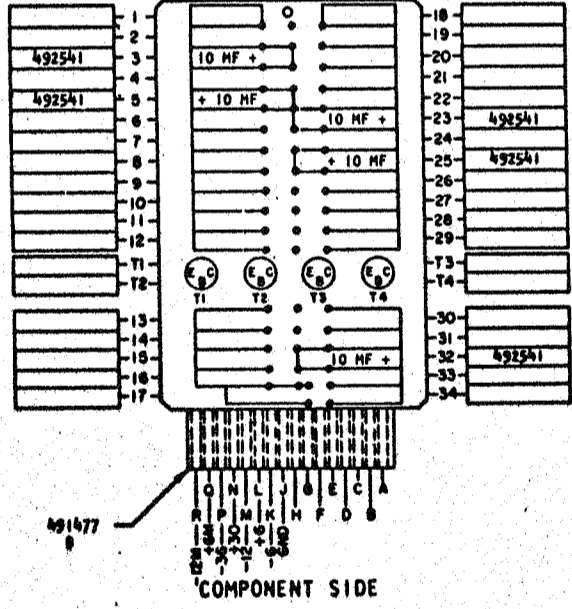

729862

STANDARD CODE

CARD CODE 729862
GJ --

REFERENCE DRAWING
SEE PRODUCTION DRAWING 371501

GENERAL PURPOSE FILTER CARD

FILT

APPLICATION

- 1. THIS CARD USED TO FILTER SUPPLY VOLTAGES TO GROUND POTENTIAL

CIRCUIT AND PACKAGING STANDARD	
APPROVAL	DATE
ABC	4-2-62

INTERNATIONAL BUSINESS MACHINES CORP.		DATE	CHANGE NO.	APPROVAL	DATE	CHANGE NO.	APPROVAL	DEVELOPMENT NO.
NAME	CARD ASM FSTR- GENERAL PURPOSE FILTER CARD	6-17-62	2	115599				
DESIGN		30.4-63	77	83687				
MODEL	SMS							
METAL REQ	3-1-62	SCALE	NONE					
CHECKER	MN	3-1-62	DRAW	LIG	3-17-62			
APPRO		CHECK						