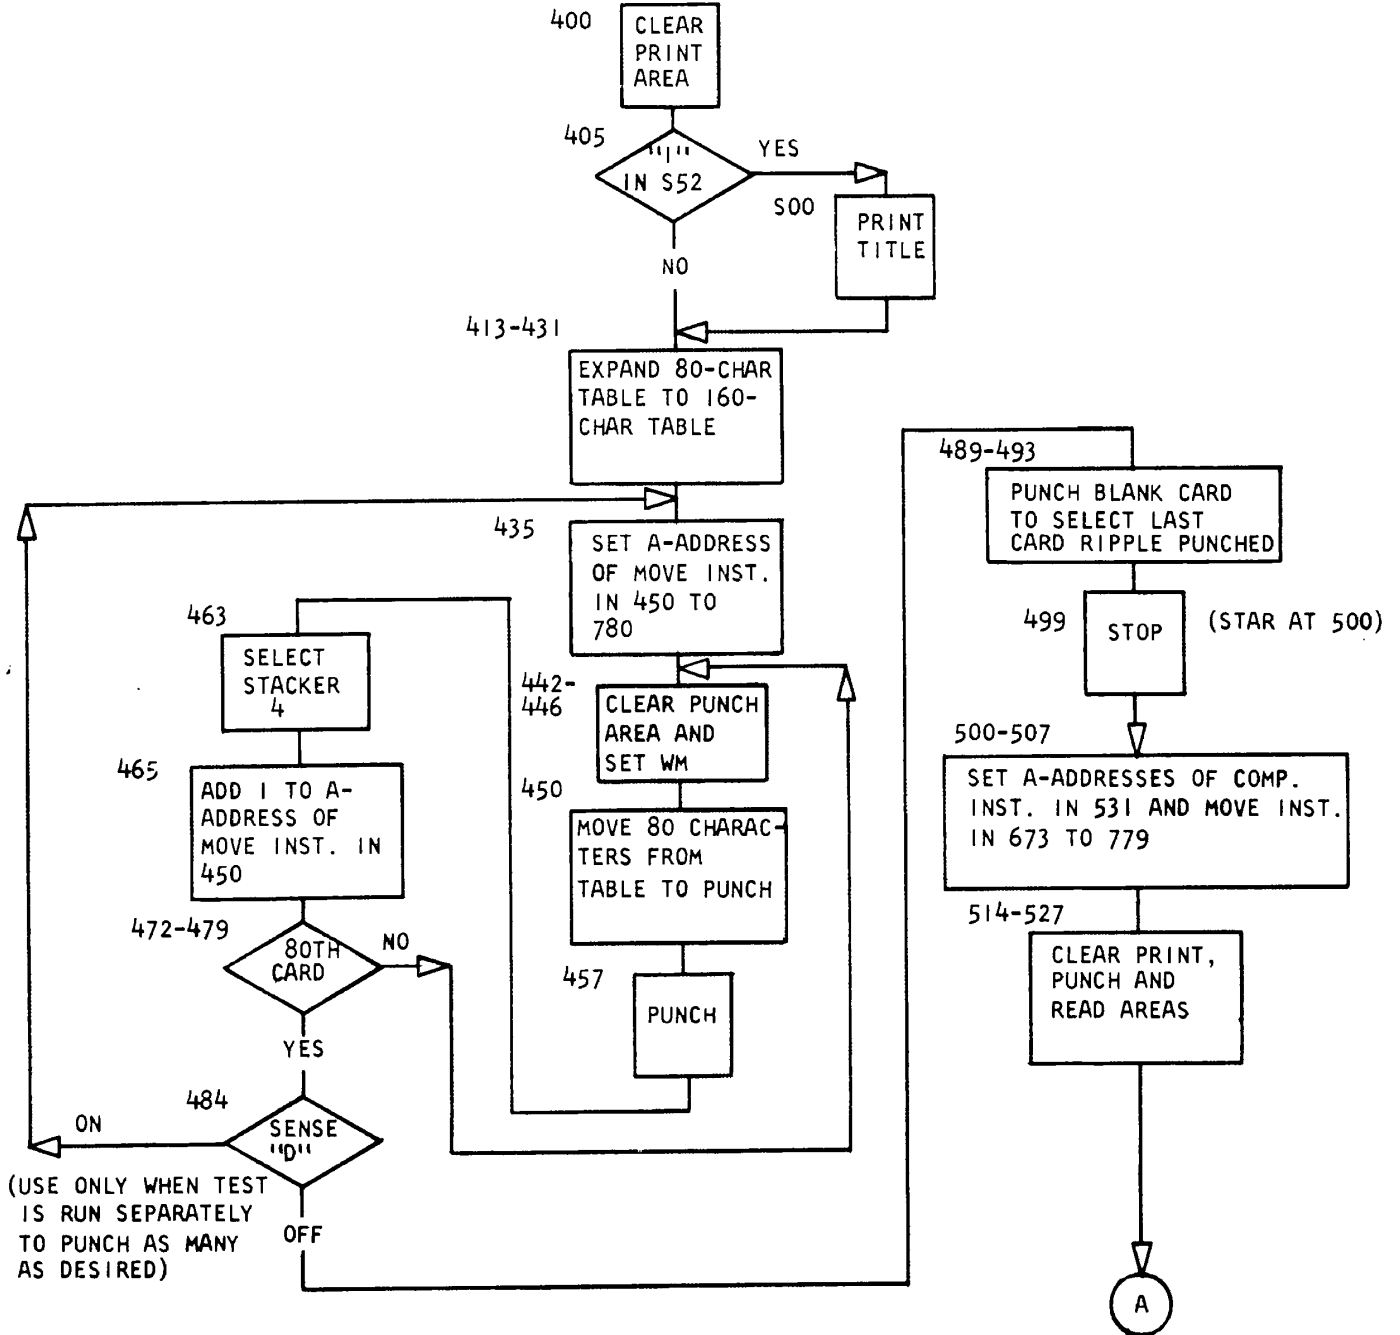

PUNCH FEED READ

FLOW CHART

DATE	2-2-61	3-13-61	2-15-62	6-29-63				
ENG. CHG. NO.	11078	110378B	115283	117628				